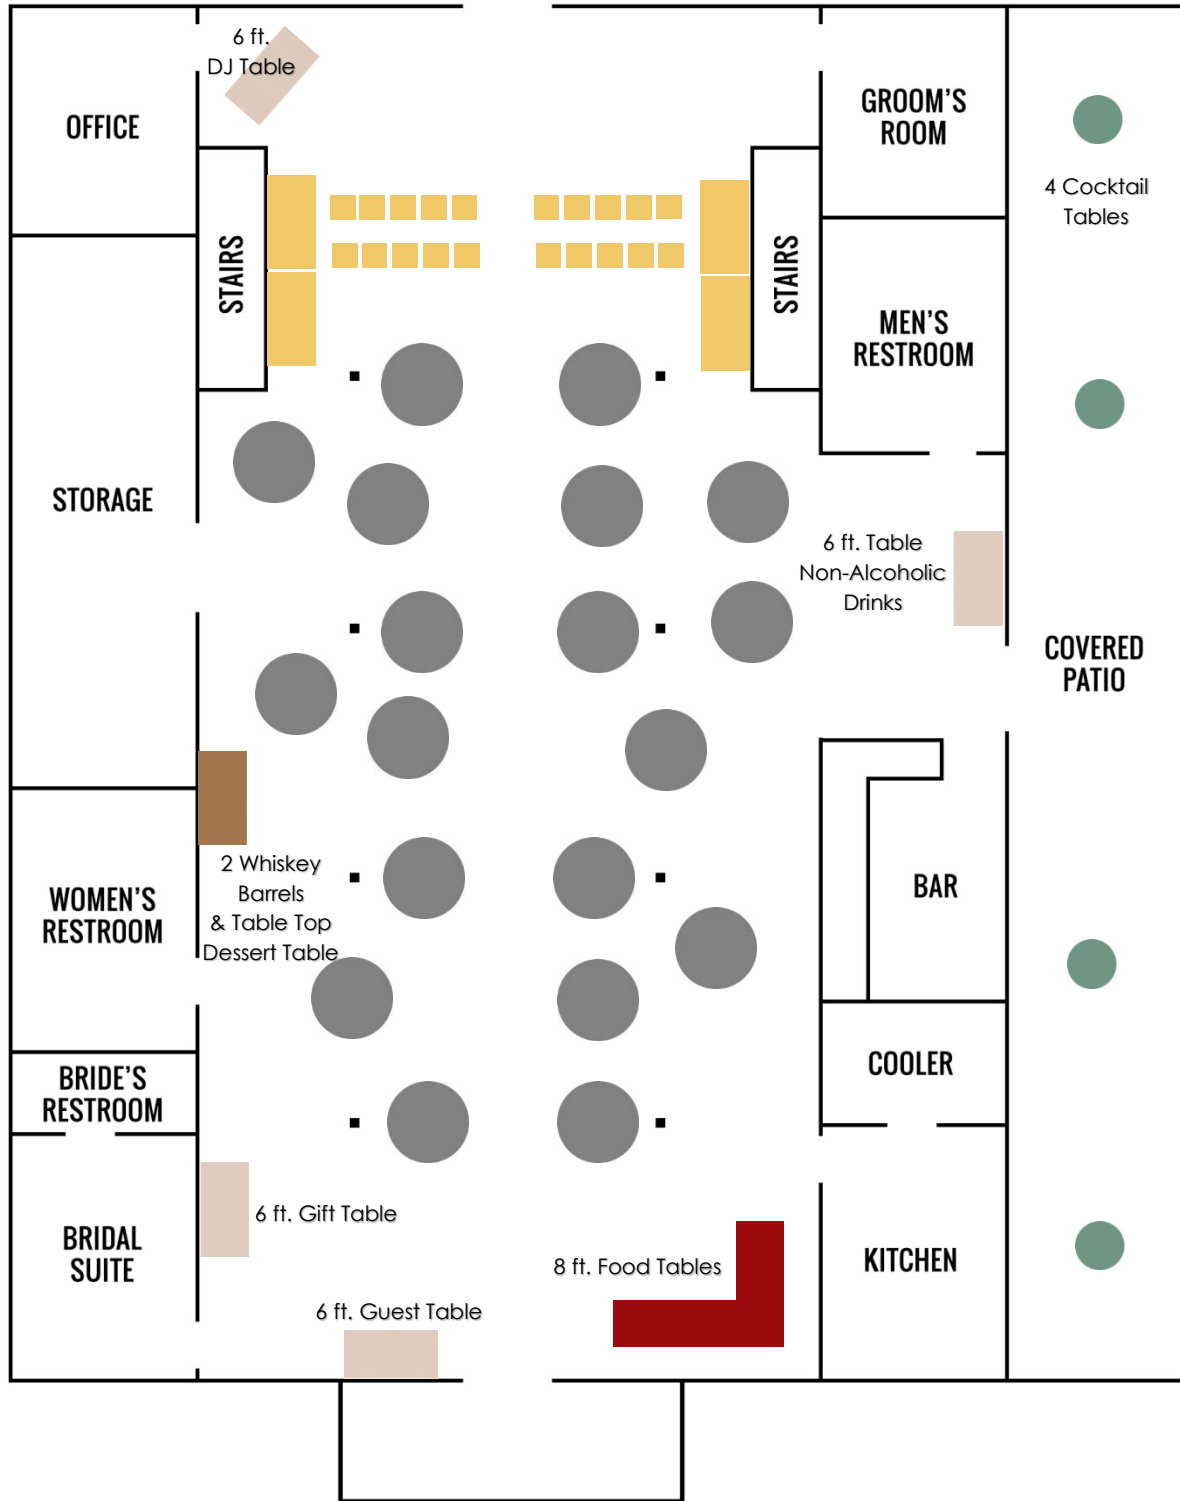

Indoor Ceremony: