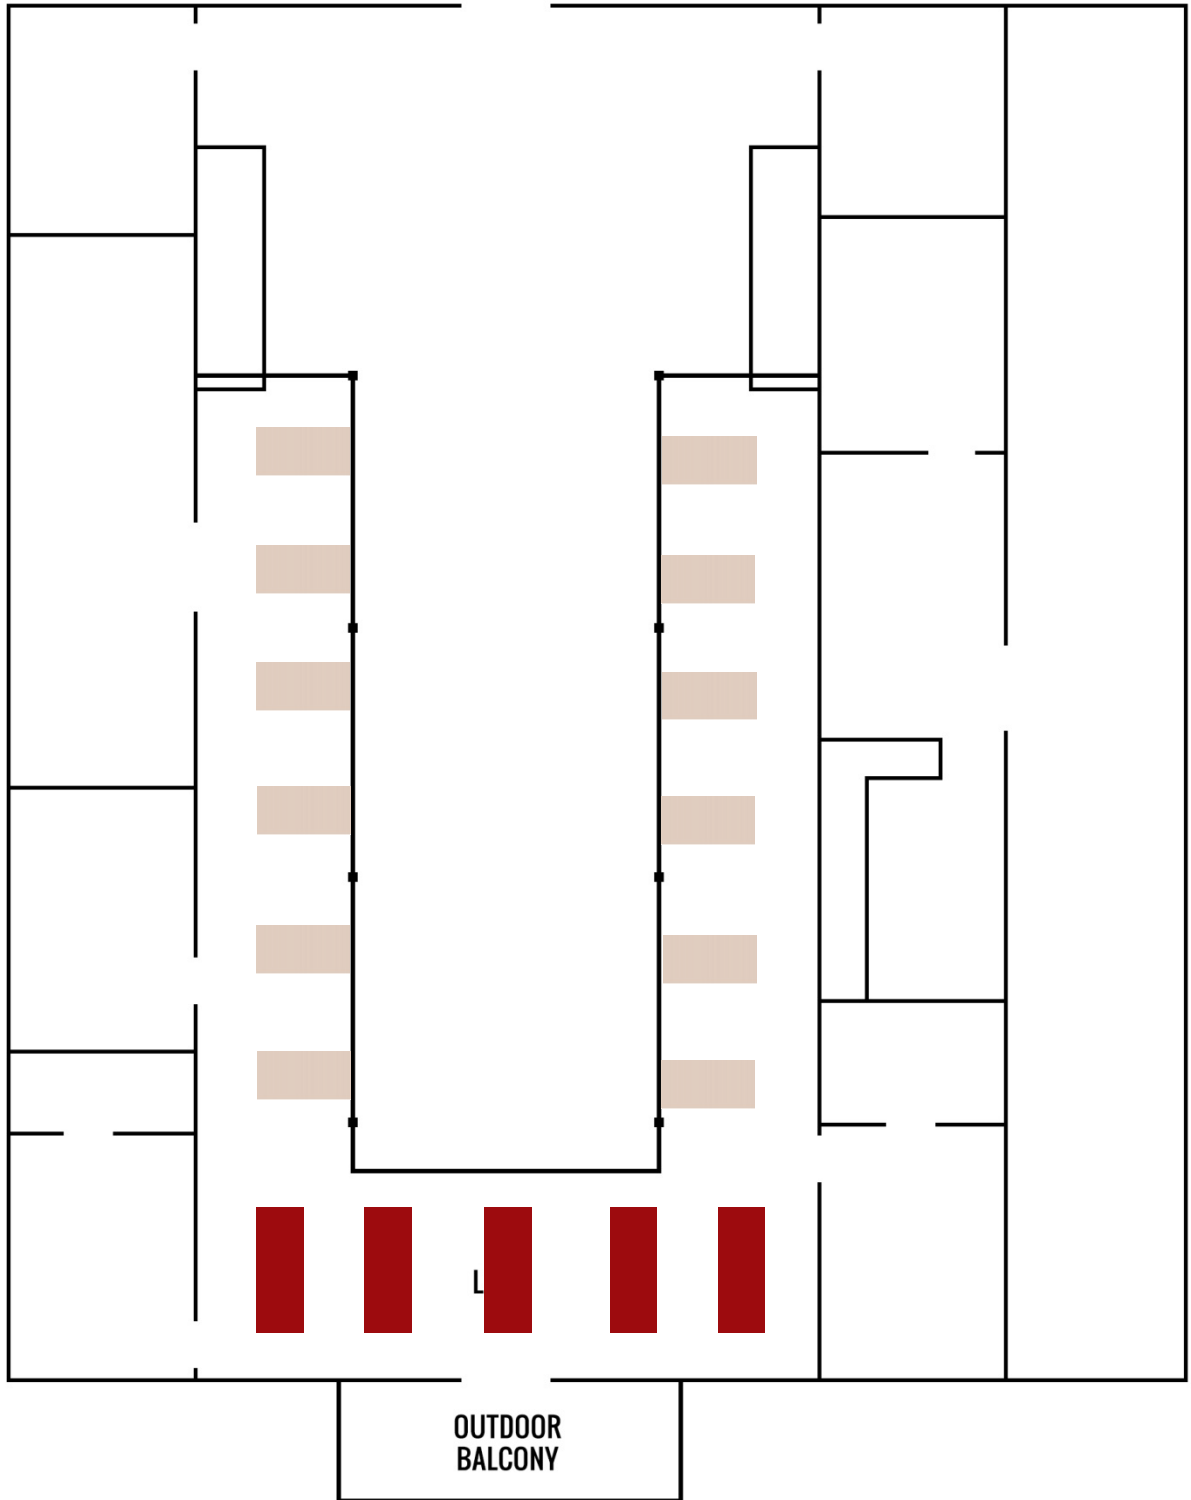

Loft Floor = 112

6 ft. Tables, 12 Tables with 6 People = 72 People

8 ft. Tables, 5 Tables with 8 People = 40 People