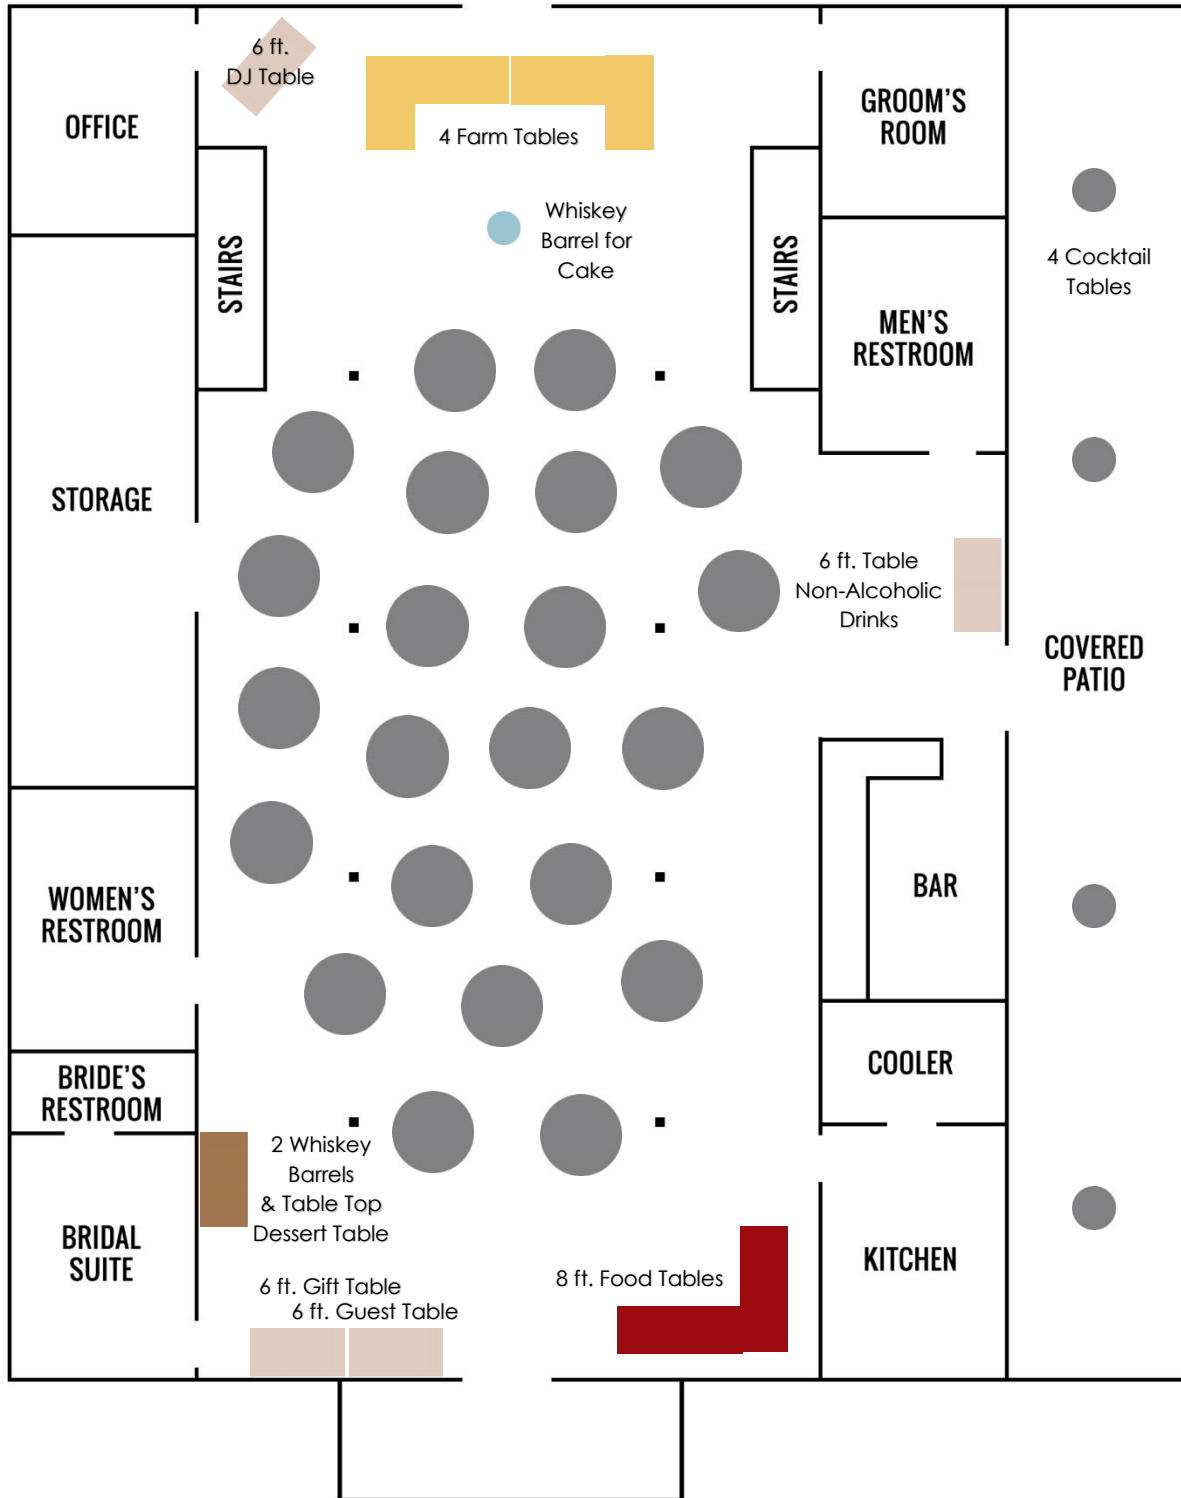

Example: 8 rows of 4 benches per side of the aisle would be a good set up for 300 guests (64 benches). 8 rows of 3 benches per side of the aisle would be a good set up for 200-225 guests (48 benches).

Number of Benches to Use Overall:

Number of Benches per Side of Aisle:

Number of Rows of Benches:

Example of Approximately 302 Guests

Bottom Floor = 190

Round Tables, 22 Round Tables with 8 People = 176 People

- 2 rows of 20 cross back chairs up front for family.
- Spread tables out wider to make an aisle in the middle. Guests can be seated around the tables.
- Farm tables used as the head table can be set by the stairs, so they are ready for a quick transition after the ceremony.
- Loft would be set up the same.

1.75" thick white granite plastic table top

Overall Width: 31-1/2 inches

Overall Height: 43-3/4 inches

Overall Depth: 31-1/2 inches