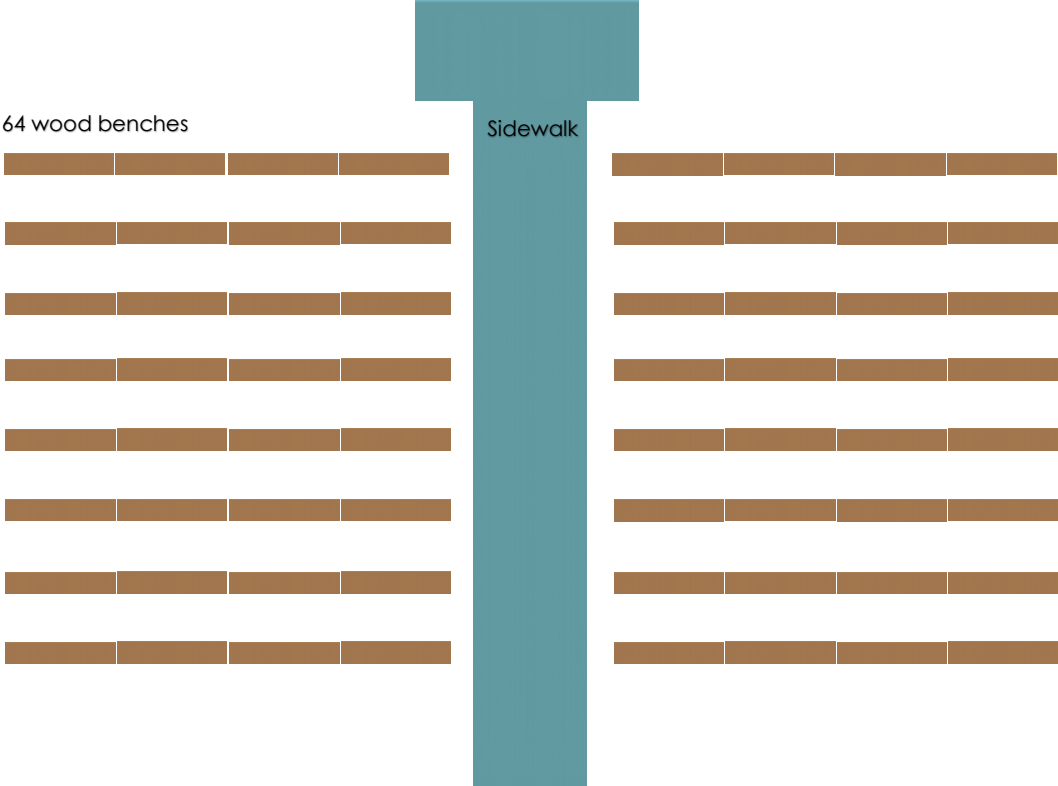

Number of Benches to Use Overall:

Number of Benches per Side of Aisle:

Number of Rows of Benches:

Example of Approximately 302 Guests

Bottom Floor = 190

Round Tables, 22 Round Tables with 8 People = 176 People

4 Farm Tables = 14 People

Loft Floor = 112

6 ft. Tables, 10 Tables with 6 People = 72 People

Round Tables, 4 Round Tables with 8 People = 40 People

Outdoor Ceremony:

Example of layout for 300 guests

Indoor Ceremony for 300 People:

- 2 rows of 20 cross back chairs up front for family.
- Spread tables out wider to make an aisle in the middle. Guests can be seated around the tables.
- Farm tables used as the head table can be set by the stairs, so they are ready for a quick transition after the ceremony.
- Loft would be set up the same.

1.75" thick white granite plastic table top

Overall Width: 31-1/2 inches

Overall Height: 43-3/4 inches

Overall Depth: 31-1/2 inches