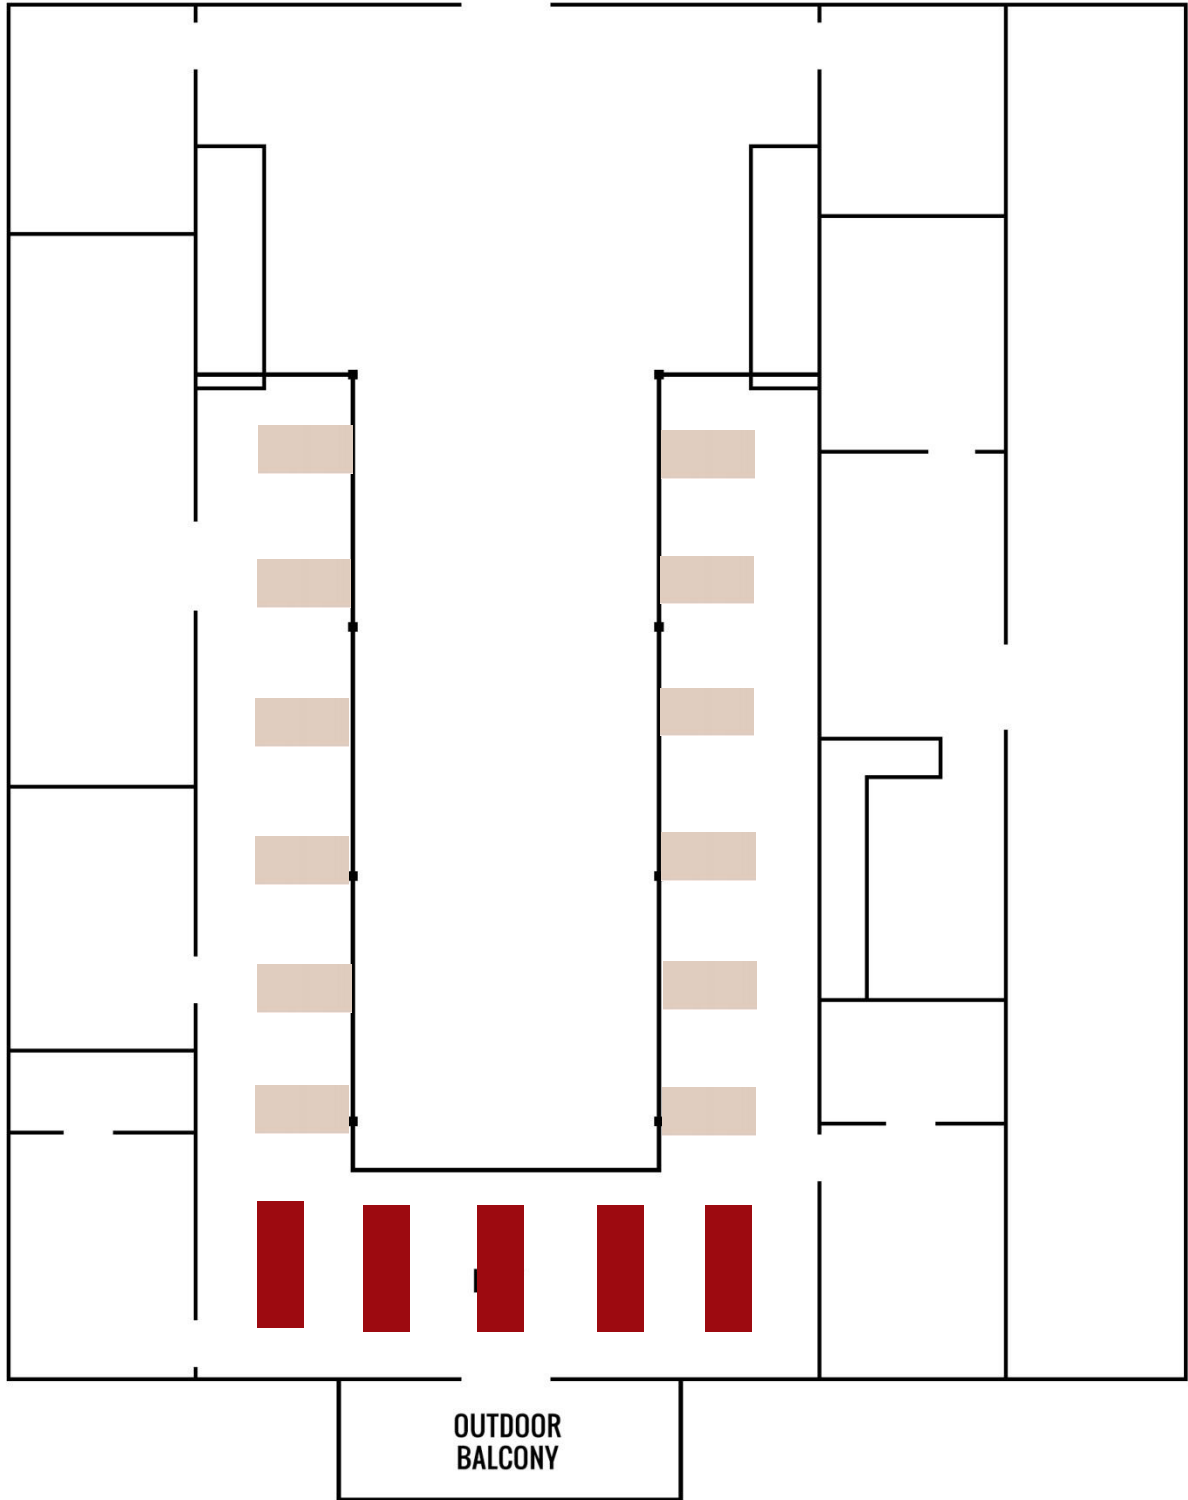

Loft Floor = 112

6 ft. Tables, 10 Tables with 6 People = 72 People

Round Tables, 4 Round Tables with 8 People = 40 People