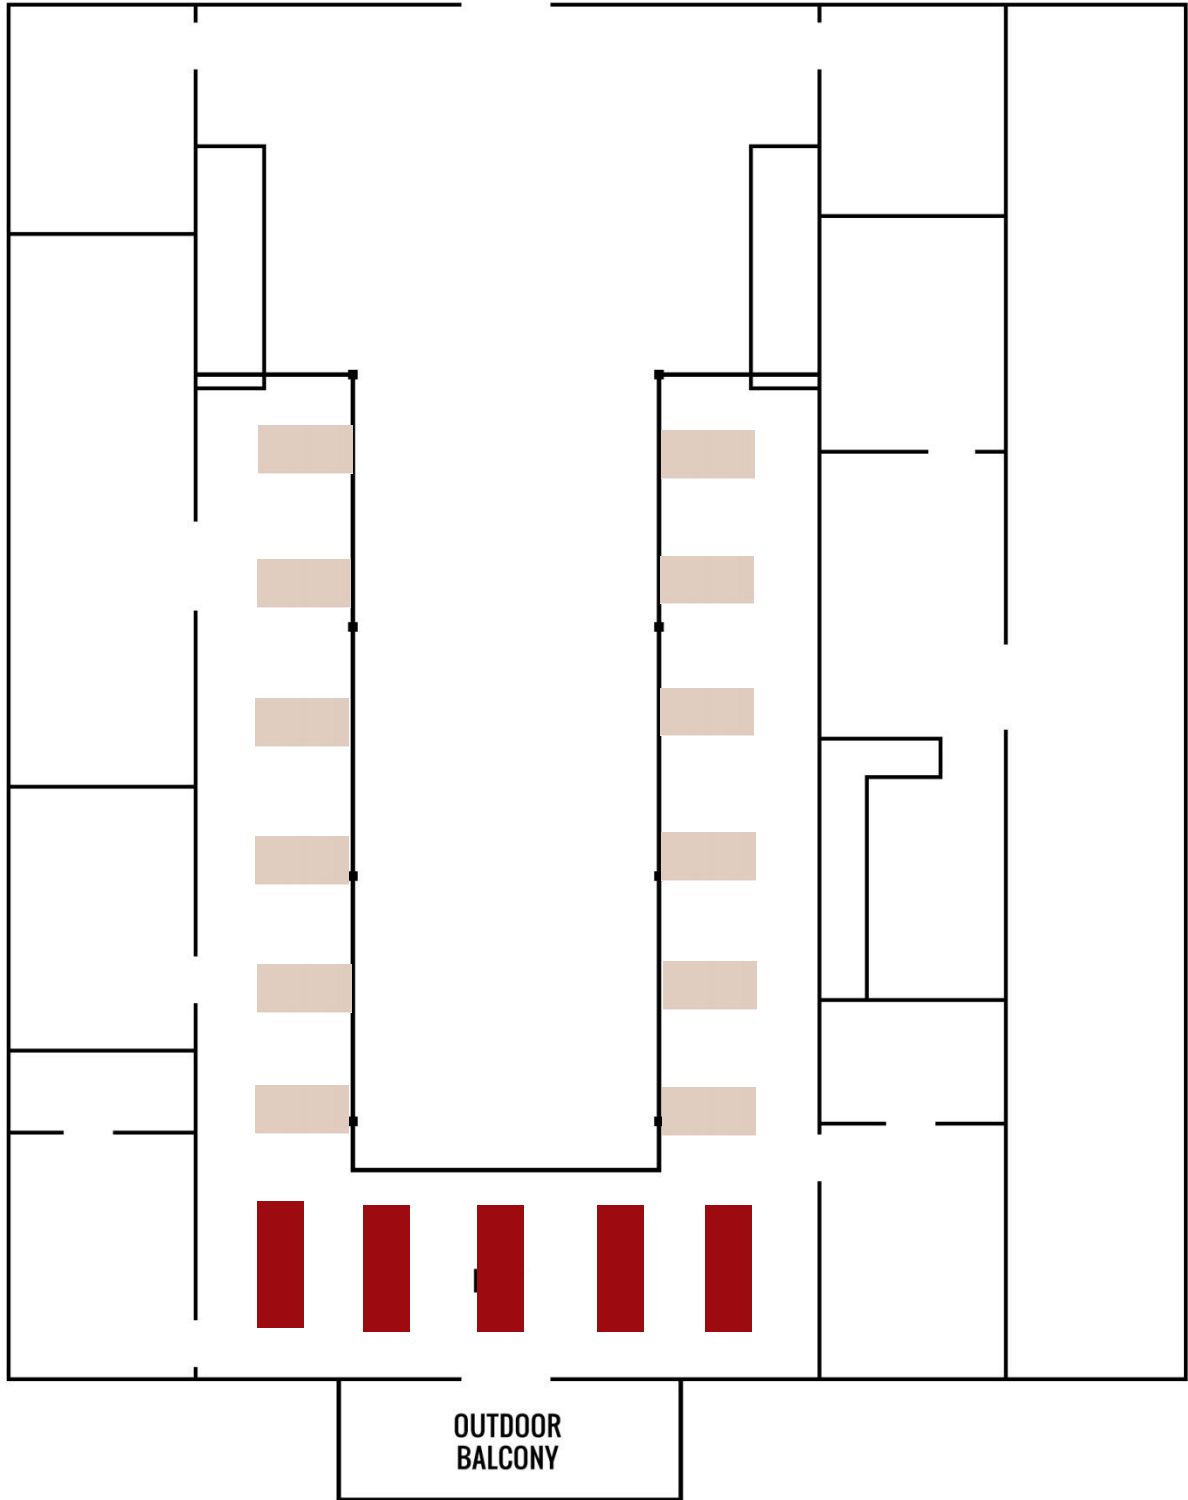

Loft Floor = 112

6 ft. Tables, 12 Tables with 6 People = 72 People

8 ft. Tables, 5 Tables with 8 People = 40 People