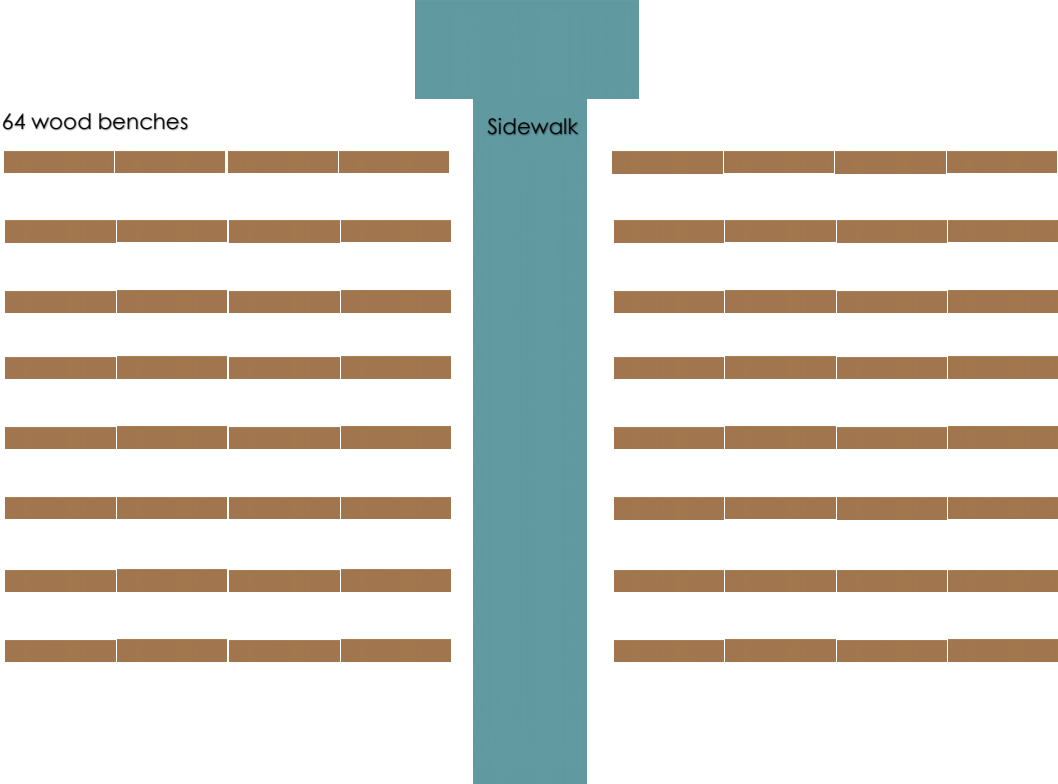

Number of Benches to Use Overall:

Number of Benches per Side of Aisle:

Number of Rows of Benches:

Example of Approximately 286 Guests

Bottom Floor = 174

Round Tables, 20 Round Tables with 8 People = 160 People

4 Farm Tables = 14 People

Loft Floor = 112

6 ft. Tables, 12 Tables with 6 People = 72 People

8 ft. Tables, 5 Tables with 8 People = 40 People

Outdoor Ceremony:

Example of layout for 300 guests

Indoor Ceremony for 300 People:

- 2 rows of 20 cross back chairs up front for family.
- Spread tables out wider to make an aisle in the middle. Guests can be seated around the tables.
- Farm tables used as the head table can be set by the stairs, so they are ready for a quick transition after the ceremony.
- Loft would be set up the same.

1.75" thick white granite plastic table top

Overall Width: 31-1/2 inches

Overall Height: 43-3/4 inches

Overall Depth: 31-1/2 inches