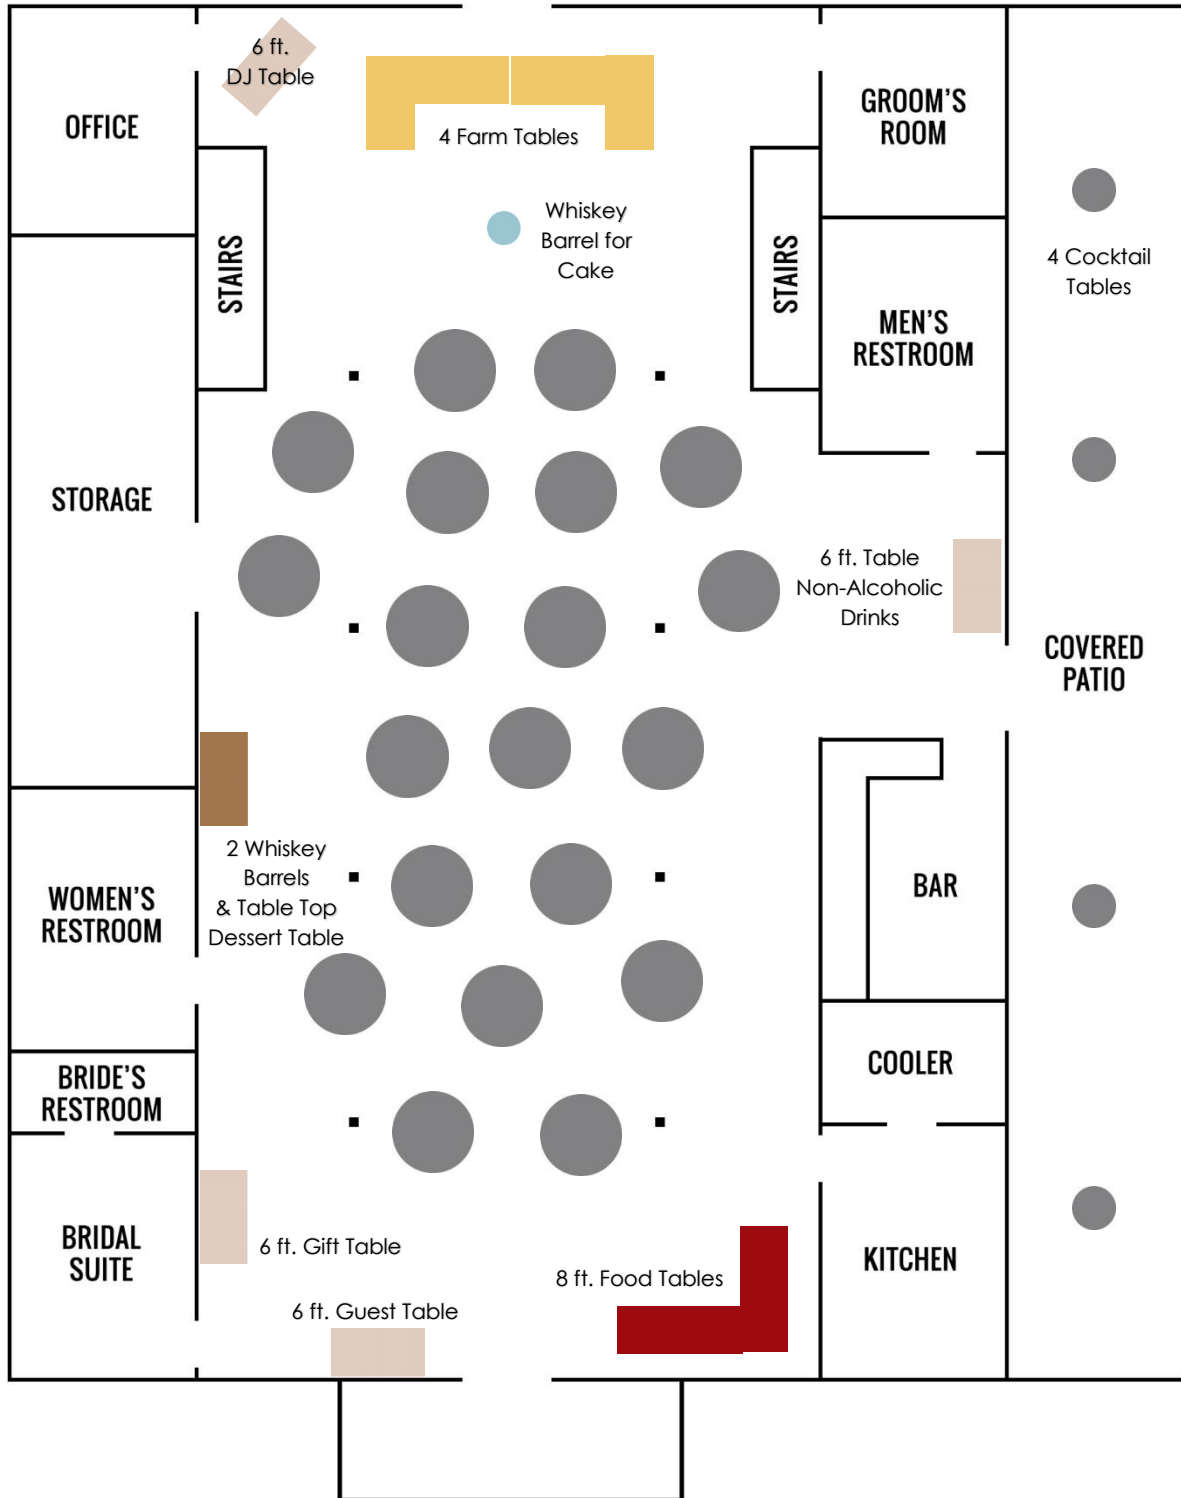

Example: 8 rows of 4 benches per side of the aisle would be a good set up for 300 guests (64 benches). 8 rows of 3 benches per side of the aisle would be a good set up for 200-225 guests (48 benches).

Number of Benches to Use Overall:

Number of Benches per Side of Aisle:

Number of Rows of Benches:

Example of Approximately 286 Guests

Bottom Floor = 174

Round Tables, 20 Round Tables with 8 People = 160 People

- 2 rows of 20 cross back chairs up front for family.
- Spread tables out wider to make an aisle in the middle. Guests can be seated around the tables.
- Farm tables used as the head table can be set by the stairs, so they are ready for a quick transition after the ceremony.
- Loft would be set up the same.

4, Farm Tables

76"W x 36"D x 30"H

Seats 6 to 8 people

20, 6 ft. Rectangular Plastic Folding Tables: Rent 90" x 132" Linens

2 in. thick white granite plastic top

Overall Width: 30 inches

Overall Height: 29-1/2 inches