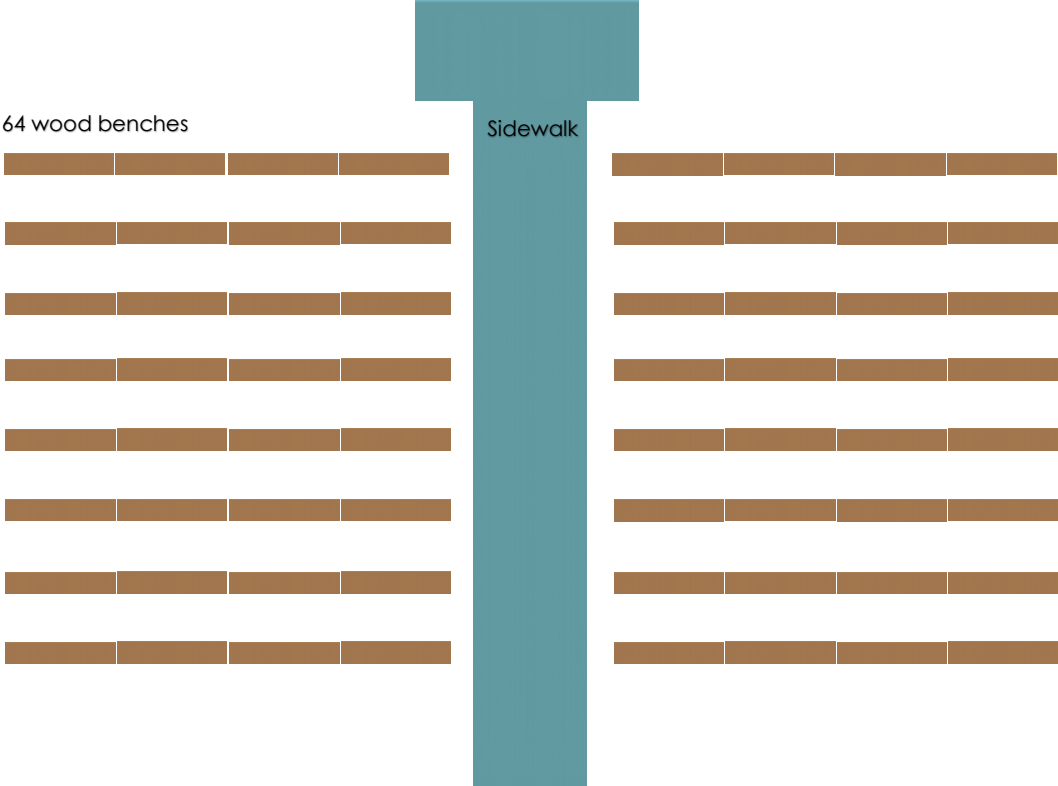

Number of Benches to Use Overall:

Number of Benches per Side of Aisle:

Number of Rows of Benches:

Example of Approximately 270 Guests

Bottom Floor = 158

Round Tables, 18 Round Tables with 8 People = 144 People

4 Farm Tables = 14 People

Loft Floor = 112

6 ft. Tables, 12 Tables with 6 People = 72 People

8 ft. Tables, 5 Tables with 8 People = 40 People

Outdoor Ceremony:

Example of layout for 300 guests

Indoor Ceremony for 300 People:

- 2 rows of 20 cross back chairs up front for family.
- Spread tables out wider to make an aisle in the middle. Guests can be seated around the tables.
- Farm tables used as the head table can be set by the stairs, so they are ready for a quick transition after the ceremony.
- Loft would be set up the same.

1.75" thick white granite plastic table top

Overall Width: 31-1/2 inches

Overall Height: 43-3/4 inches

Overall Depth: 31-1/2 inches