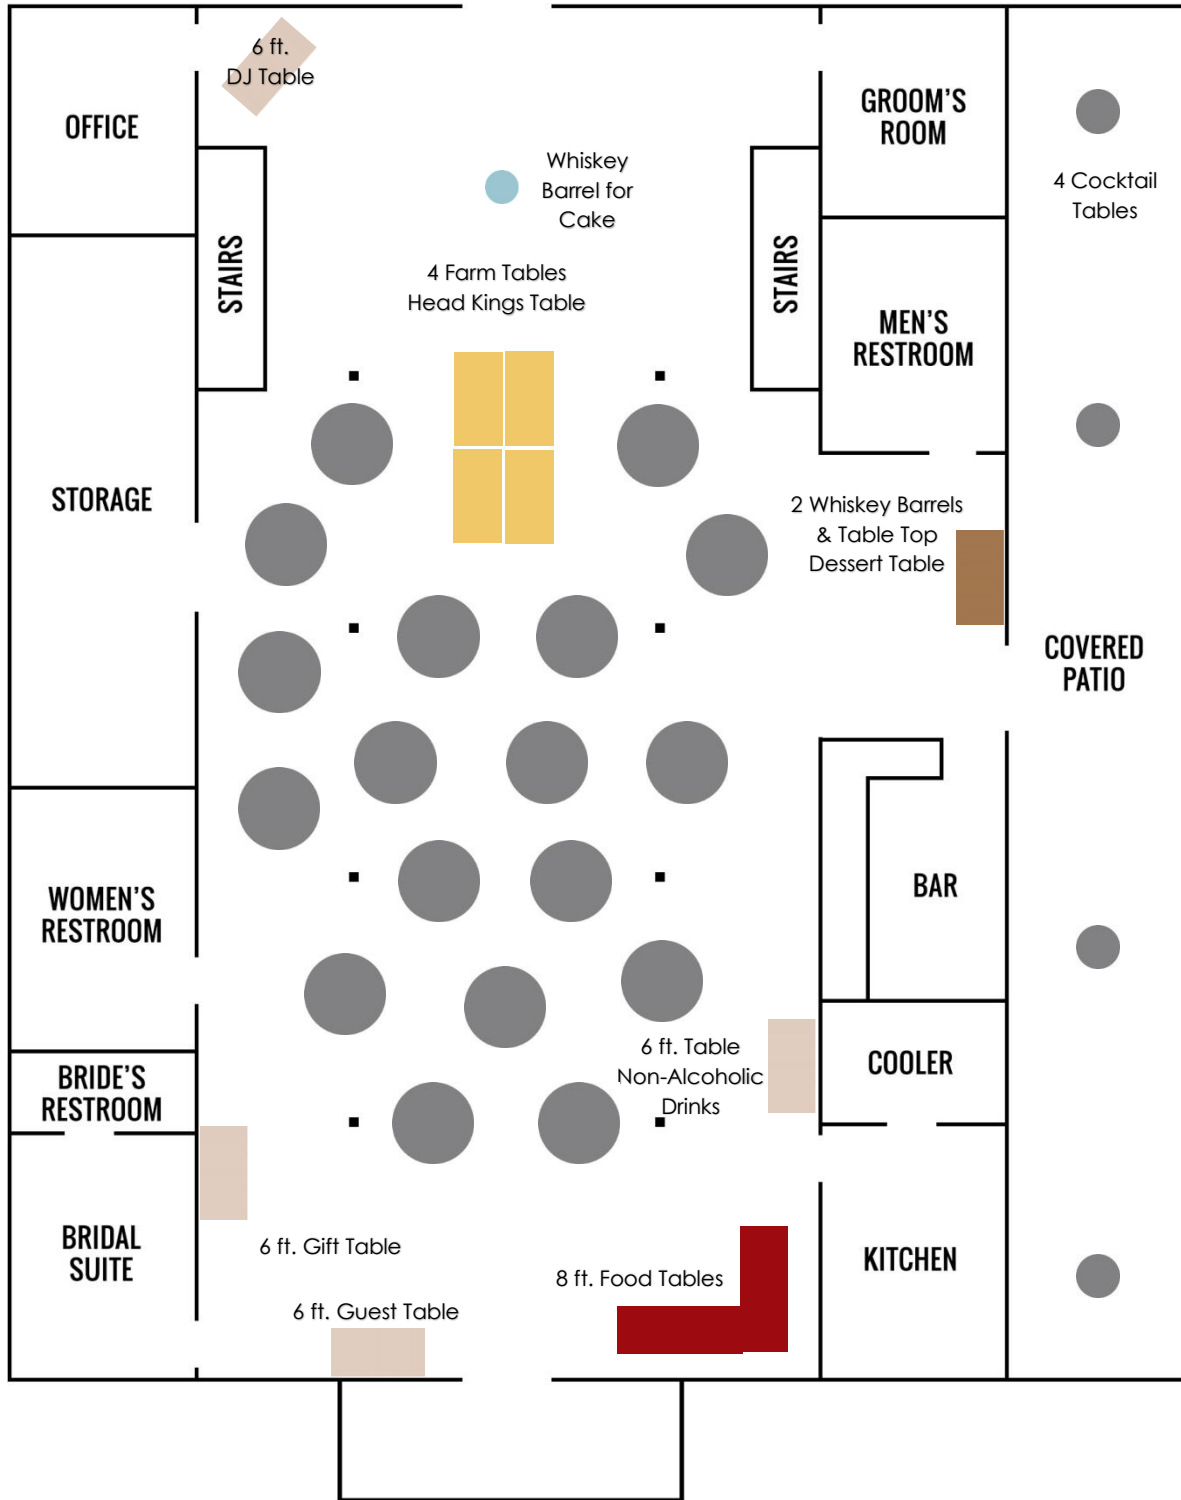

Example: 8 rows of 4 benches per side of the aisle would be a good set up for 300 guests (64 benches). 8 rows of 3 benches per side of the aisle would be a good set up for 200-225 guests (48 benches).

Number of Benches to Use Overall:

Number of Benches per Side of Aisle:

Number of Rows of Benches:

Example of Approximately 270 Guests

Bottom Floor = 158

Round Tables, 18 Round Tables with 8 People = 144 People

- 2 rows of 20 cross back chairs up front for family.
- Spread tables out wider to make an aisle in the middle. Guests can be seated around the tables.
- Farm tables used as the head table can be set by the stairs, so they are ready for a quick transition after the ceremony.
- Loft would be set up the same.

4, Farm Tables

76"W x 36"D x 30"H

Seats 6 to 8 people

27, 6 ft. Rectangular Plastic Folding Tables: Rent 90" x 132" Linens

2 in. thick white granite plastic top

Overall Width: 30 inches

Overall Height: 29-1/2 inches