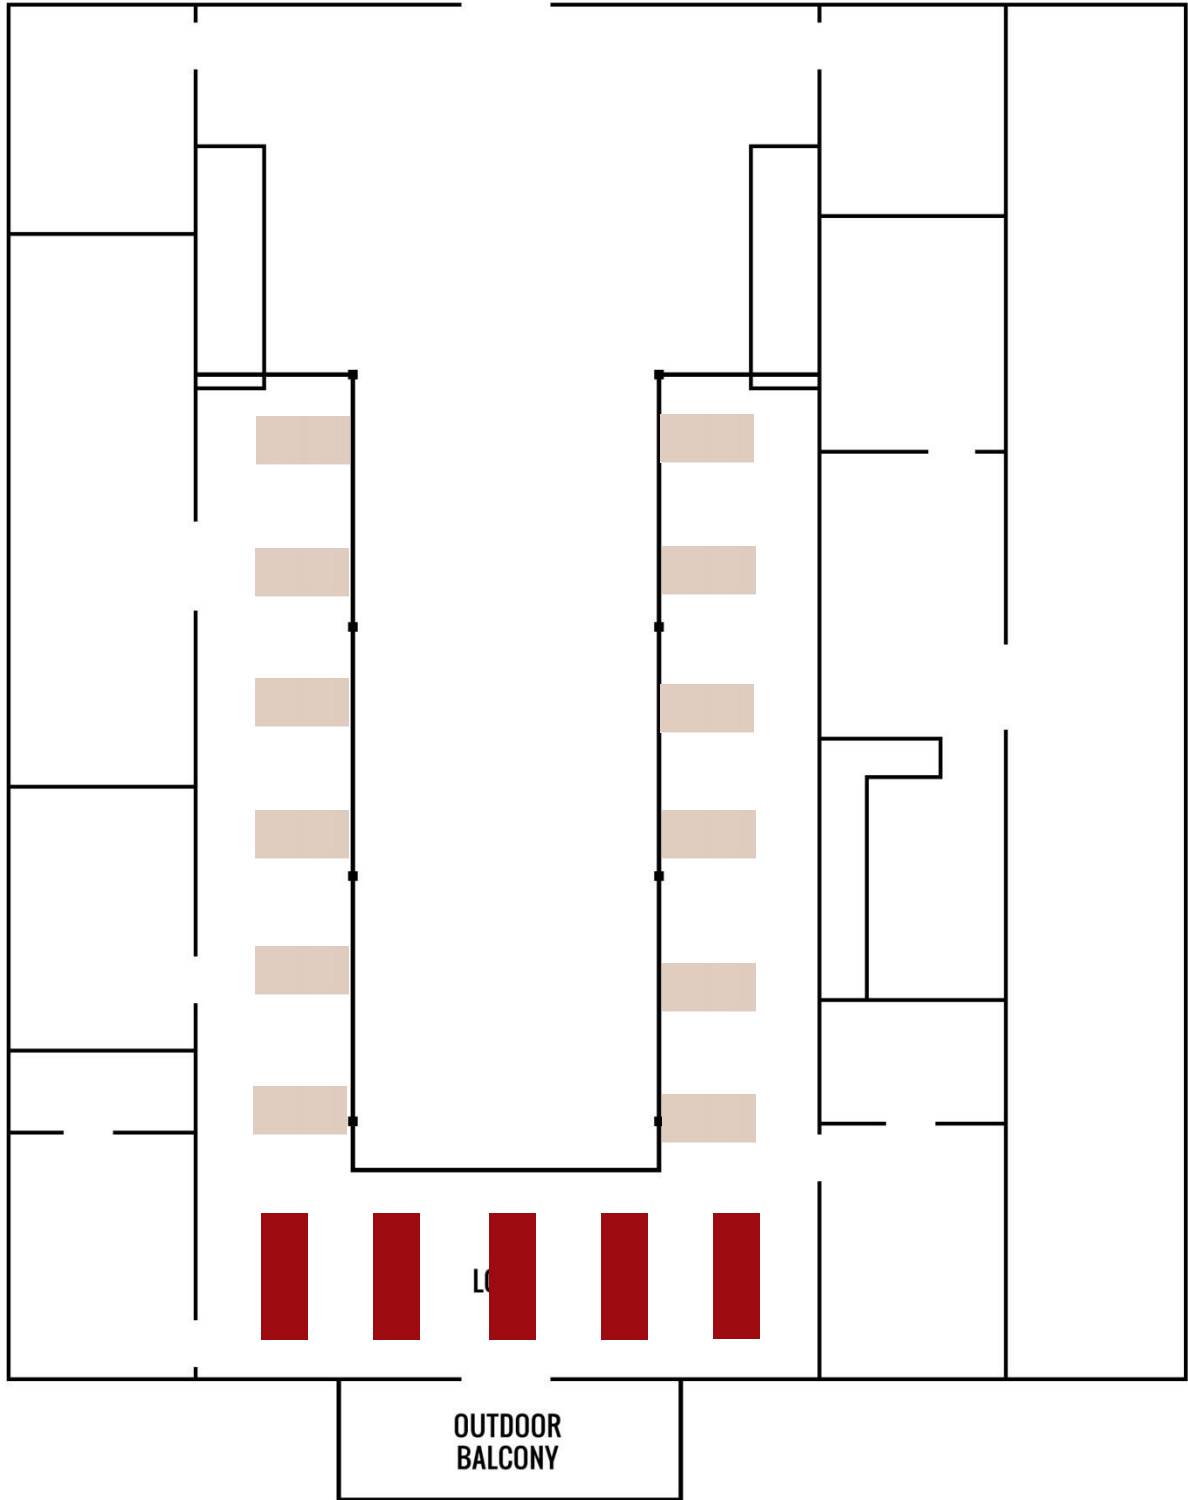

Loft Floor = 112

6 ft. Tables, 12 Tables with 6 People = 72 People

8 ft. Tables, 5 Tables with 8 People = 40 People