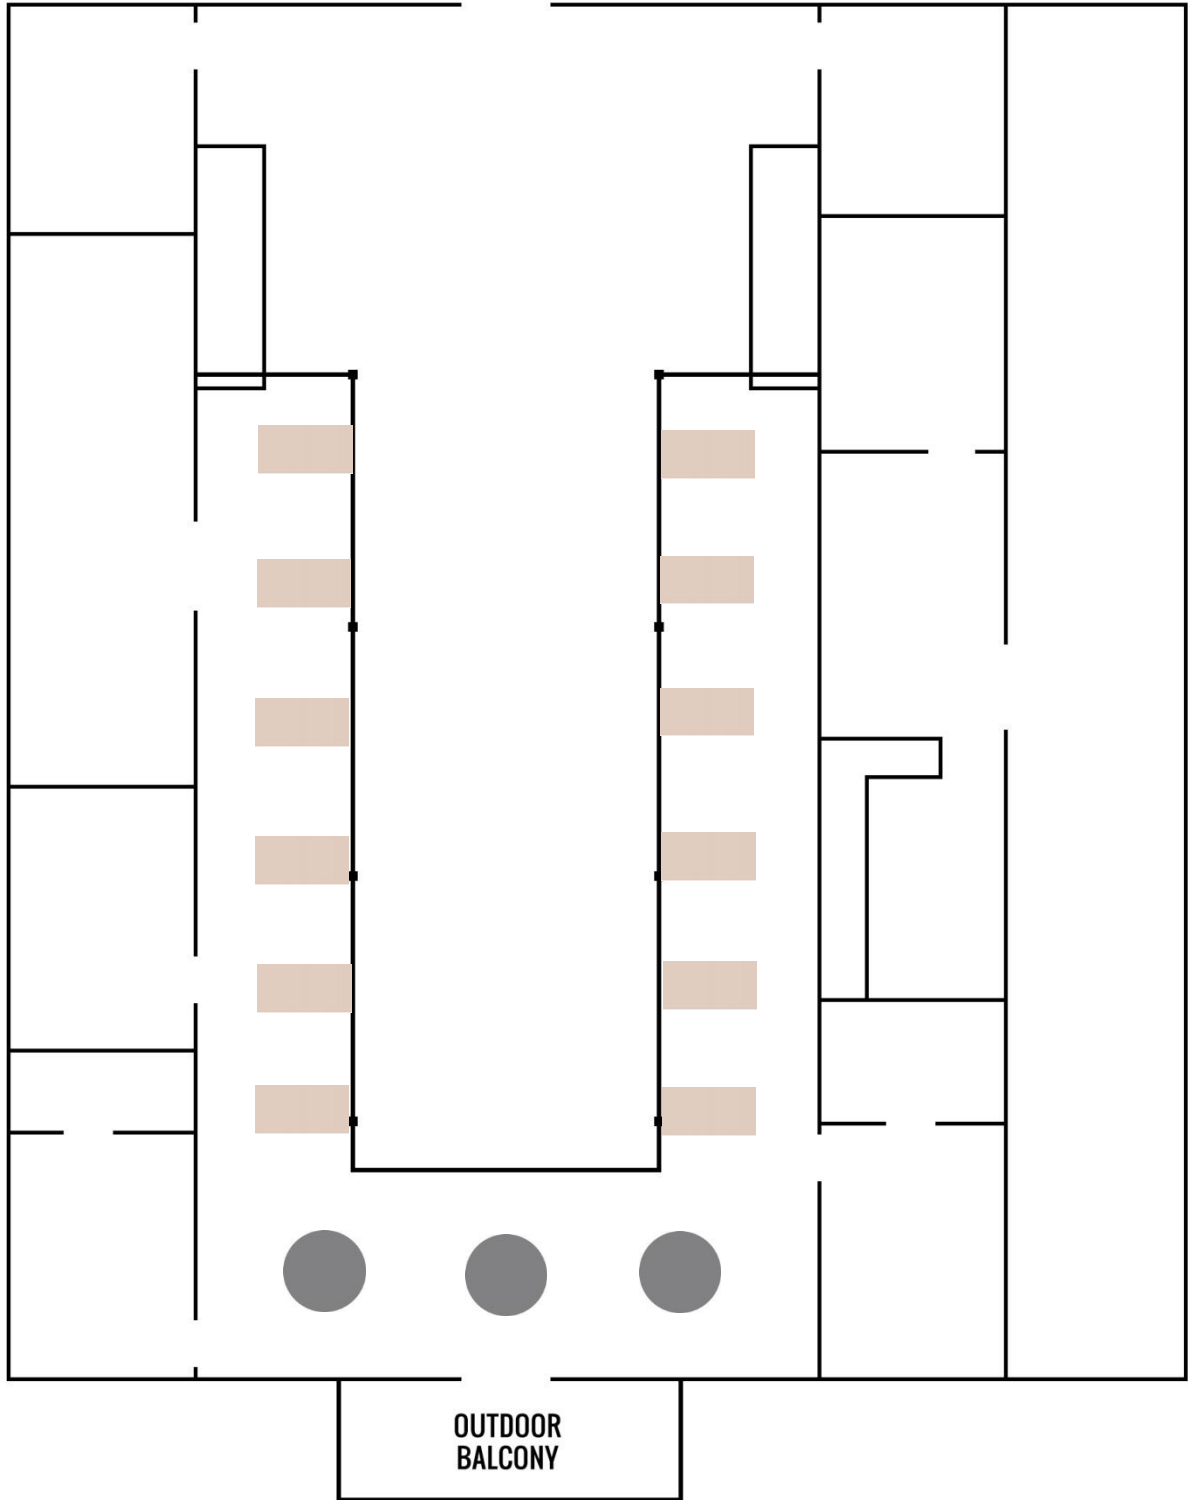

Loft Floor = 96

6 ft. Tables, 12 Tables with 6 People/Table = 72 People

Round Tables, 3 Round Tables with 8 People/Table = 24 People