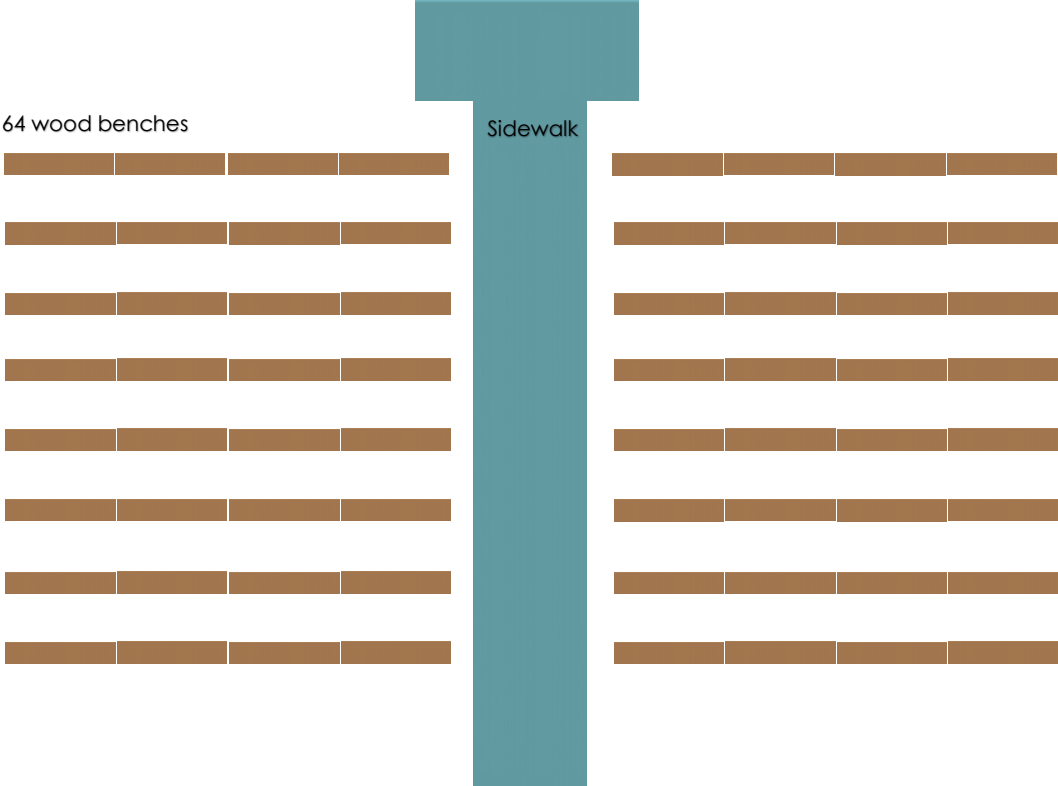

Example: 8 rows of 4 benches per side of the aisle would be a good set up for 300 guests (64 benches). 8 rows of 3 benches per side of the aisle would be a good set up for 200-225 guests (48 benches).

Number of Benches to Use Overall:

Number of Benches per Side of Aisle:

Number of Rows of Benches:

Example of Approximately 270 Guests

Bottom Floor = 174

Round Tables, 20 Round Tables with 8 People = 160 People

4 Farm Tables = 14 People

Loft Floor = 96

6 ft. Tables, 12 Tables with 6 People/Table = 72 People

Round Tables, 3 Round Tables with 8 People/Table = 24 People

Outdoor Ceremony:

Example of layout for 300 guests

1.75" thick white granite plastic table top

Overall Width: 31-1/2 inches

Overall Height: 43-3/4 inches

Overall Depth: 31-1/2 inches