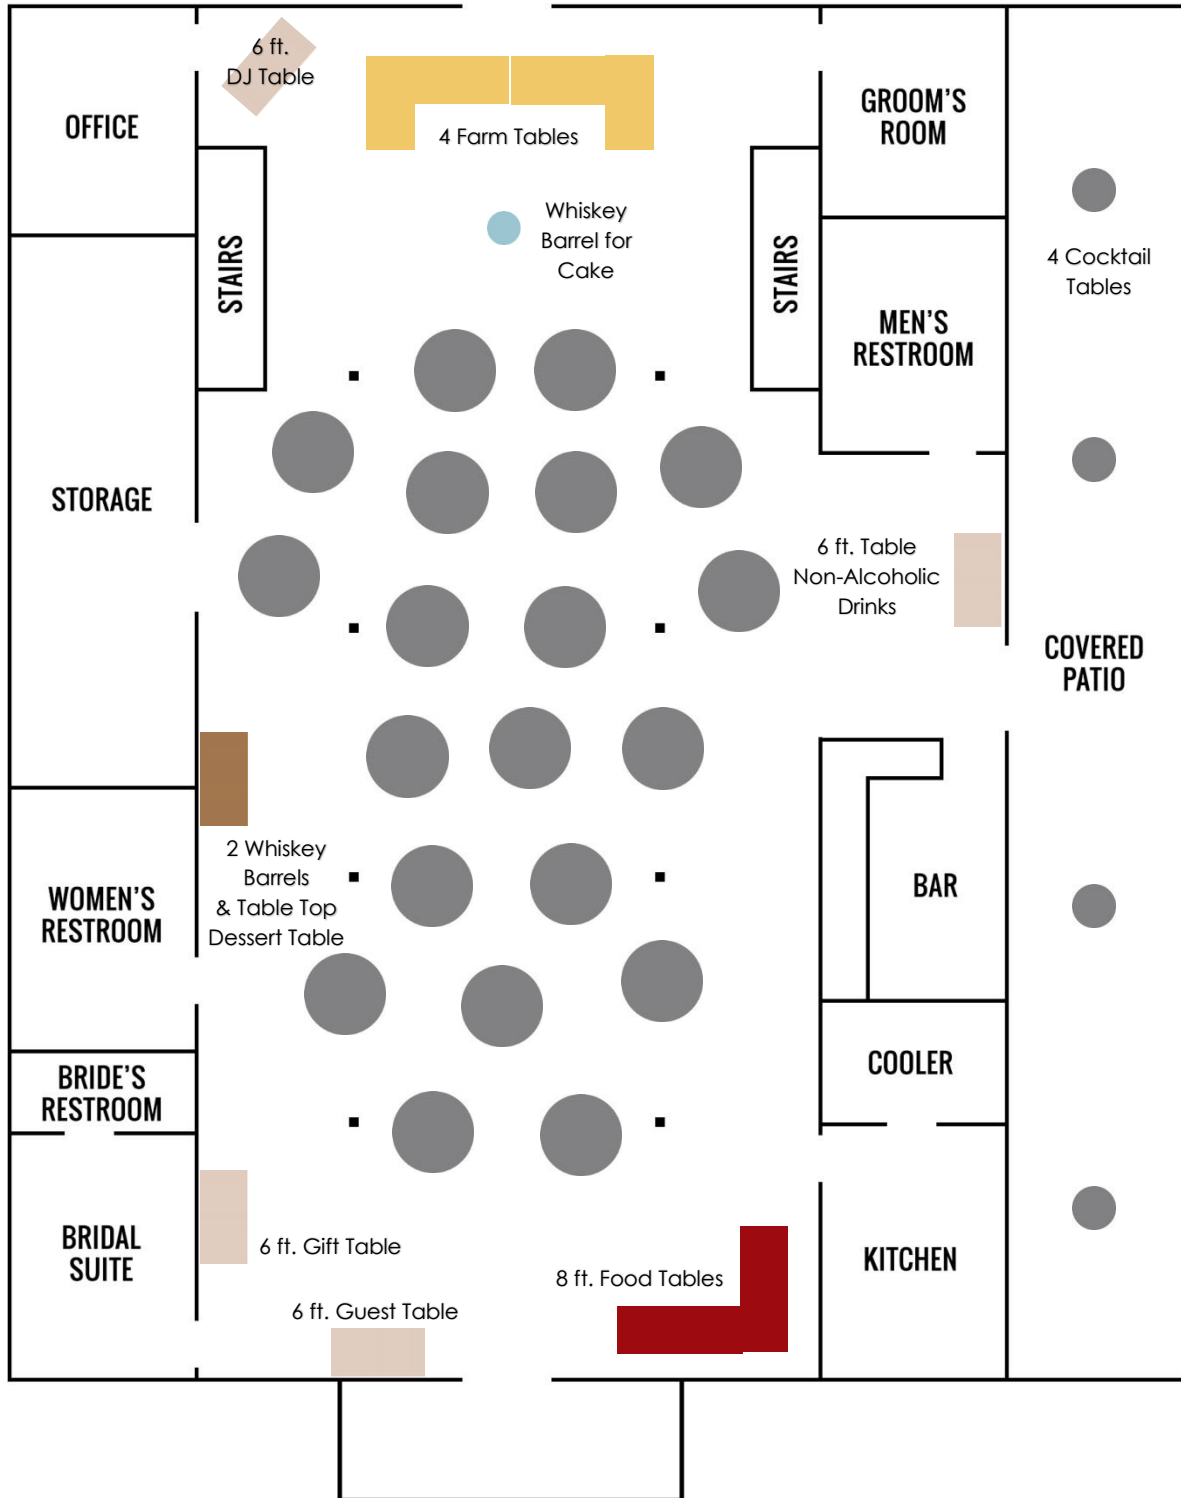

Example: 8 rows of 4 benches per side of the aisle would be a good set up for 300 guests (64 benches). 8 rows of 3 benches per side of the aisle would be a good set up for 200-225 guests (48 benches).

Number of Benches to Use Overall:

Number of Benches per Side of Aisle:

Number of Rows of Benches:

Example of Approximately 270 Guests

Bottom Floor = 174

Round Tables, 20 Round Tables with 8 People = 160 People

4, Farm Tables

76"W x 36"D x 30"H

Seats 6 to 8 people

20, 6 ft. Rectangular Plastic Folding Tables: Rent 90" x 132" Linens

2 in. thick white granite plastic top

Overall Width: 30 inches

Overall Height: 29-1/2 inches

1.75" thick white granite plastic table top

Overall Width: 31-1/2 inches

Overall Height: 43-3/4 inches

Overall Depth: 31-1/2 inches