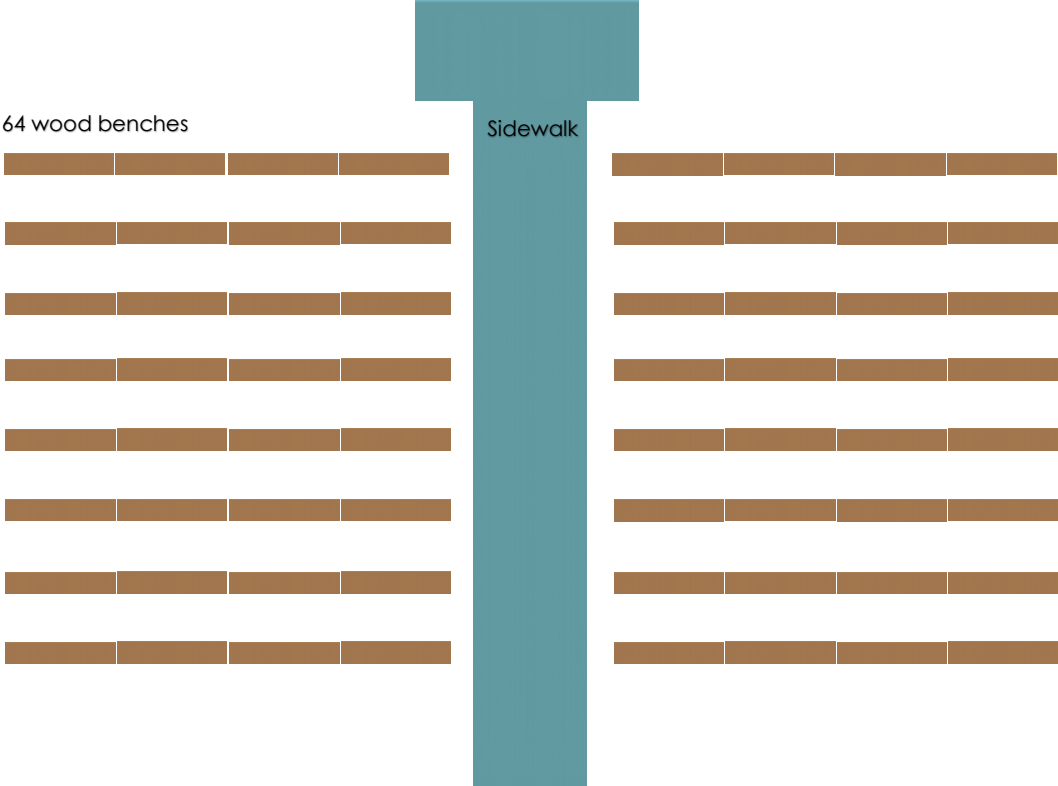

Number of Benches to Use Overall:

Number of Benches per Side of Aisle:

Number of Rows of Benches:

Example of Approximately 254 Guests

Bottom Floor = 150

Round Tables, 17 Round Tables with 8 People/Table = 136 People

4 Farm Tables = 14 People

Loft Floor = 104

6 ft. Tables, 12 Tables with 6 People = 72 People

Round Tables, 4 Round Tables with 8 People = 32 People

Outdoor Ceremony:

Example of layout for 300 guests

Indoor Ceremony for 300 People:

- 2 rows of 20 cross back chairs up front for family.
- Spread tables out wider to make an aisle in the middle. Guests can be seated around the tables.
- Farm tables used as the head table can be set by the stairs, so they are ready for a quick transition after the ceremony.
- Loft would be set up the same.

1.75" thick white granite plastic table top

Overall Width: 31-1/2 inches

Overall Height: 43-3/4 inches

Overall Depth: 31-1/2 inches