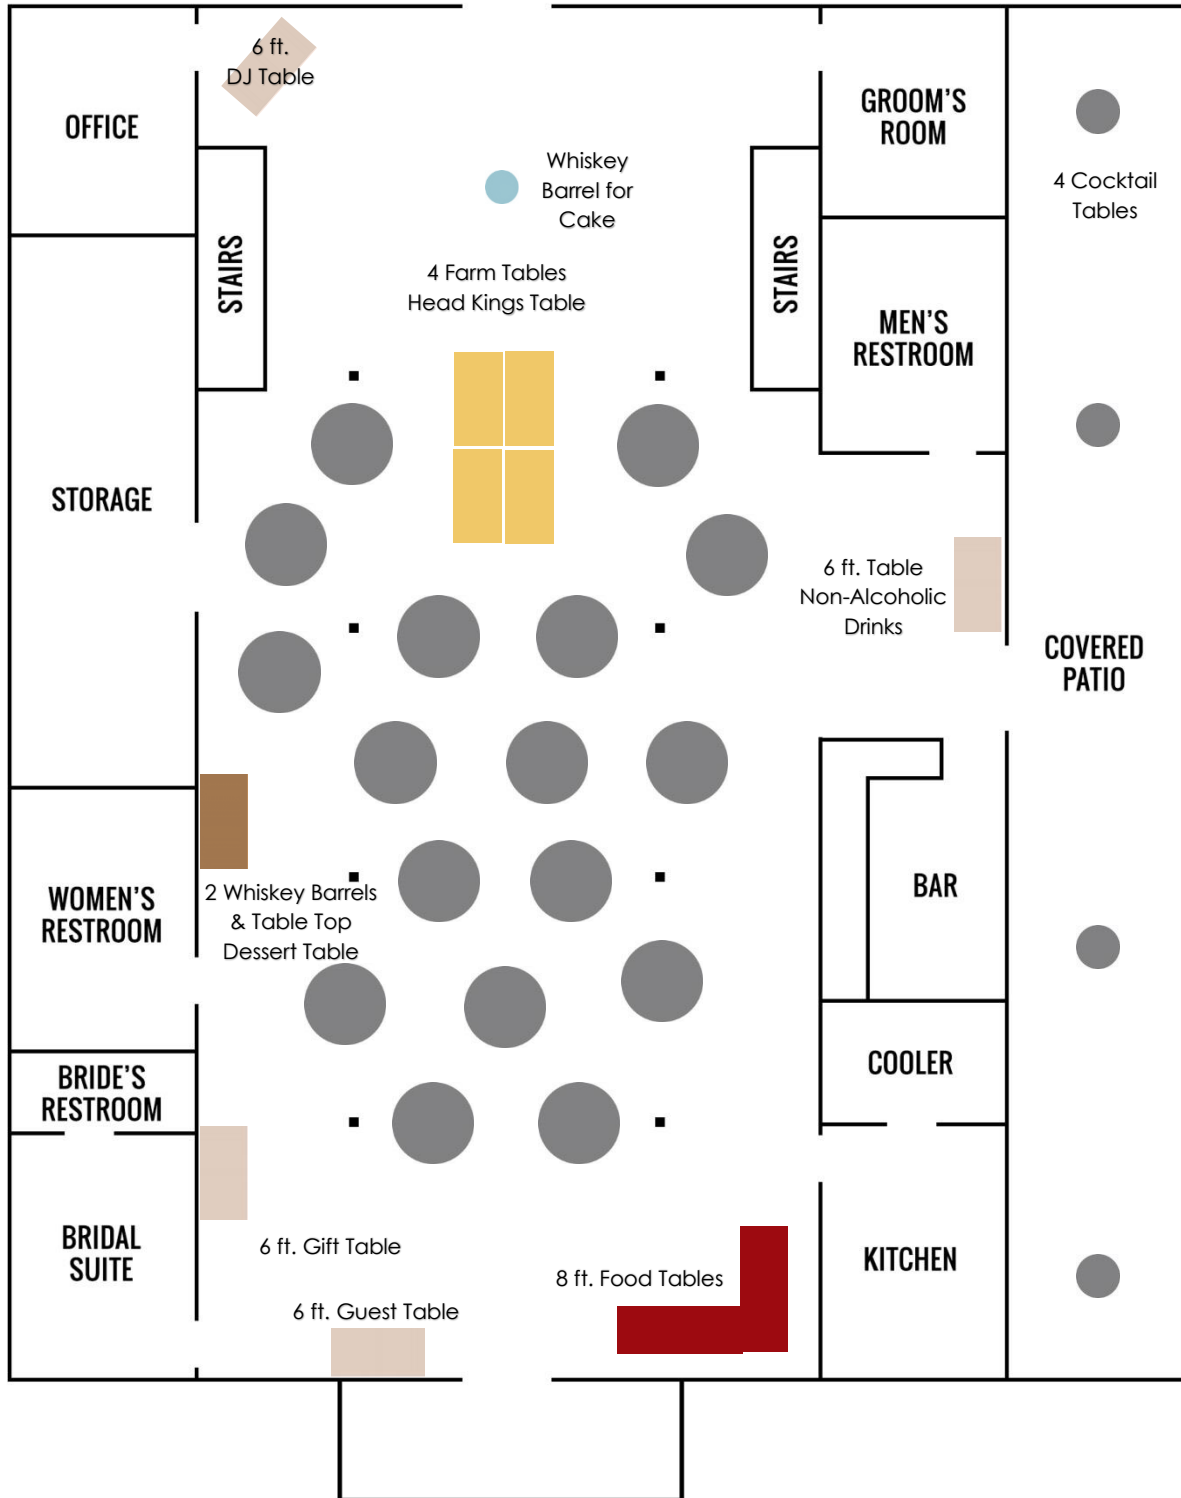

Number of Chairs Needed for Head Table:

Outdoor Ceremony

Red Acre Barn has 64 benches for the ceremony pad that fit up to 5 people/bench. If you have 300 guests or close to it, I would use all 64 benches.

Example: 8 rows of 4 benches per side of the aisle would be a good set up for 300 guests (64 benches). 8 rows of 3 benches per side of the aisle would be a good set up for 200-225 guests (48 benches).

Number of Benches to Use Overall:

Number of Benches per Side of Aisle:

Number of Rows of Benches:

Example of Approximately 254 Guests

Bottom Floor = 150

Round Tables, 17 Round Tables with 8 People/Table = 136 People

- 2 rows of 20 cross back chairs up front for family.
- Spread tables out wider to make an aisle in the middle. Guests can be seated around the tables.
- Farm tables used as the head table can be set by the stairs, so they are ready for a quick transition after the ceremony.
- Loft would be set up the same.