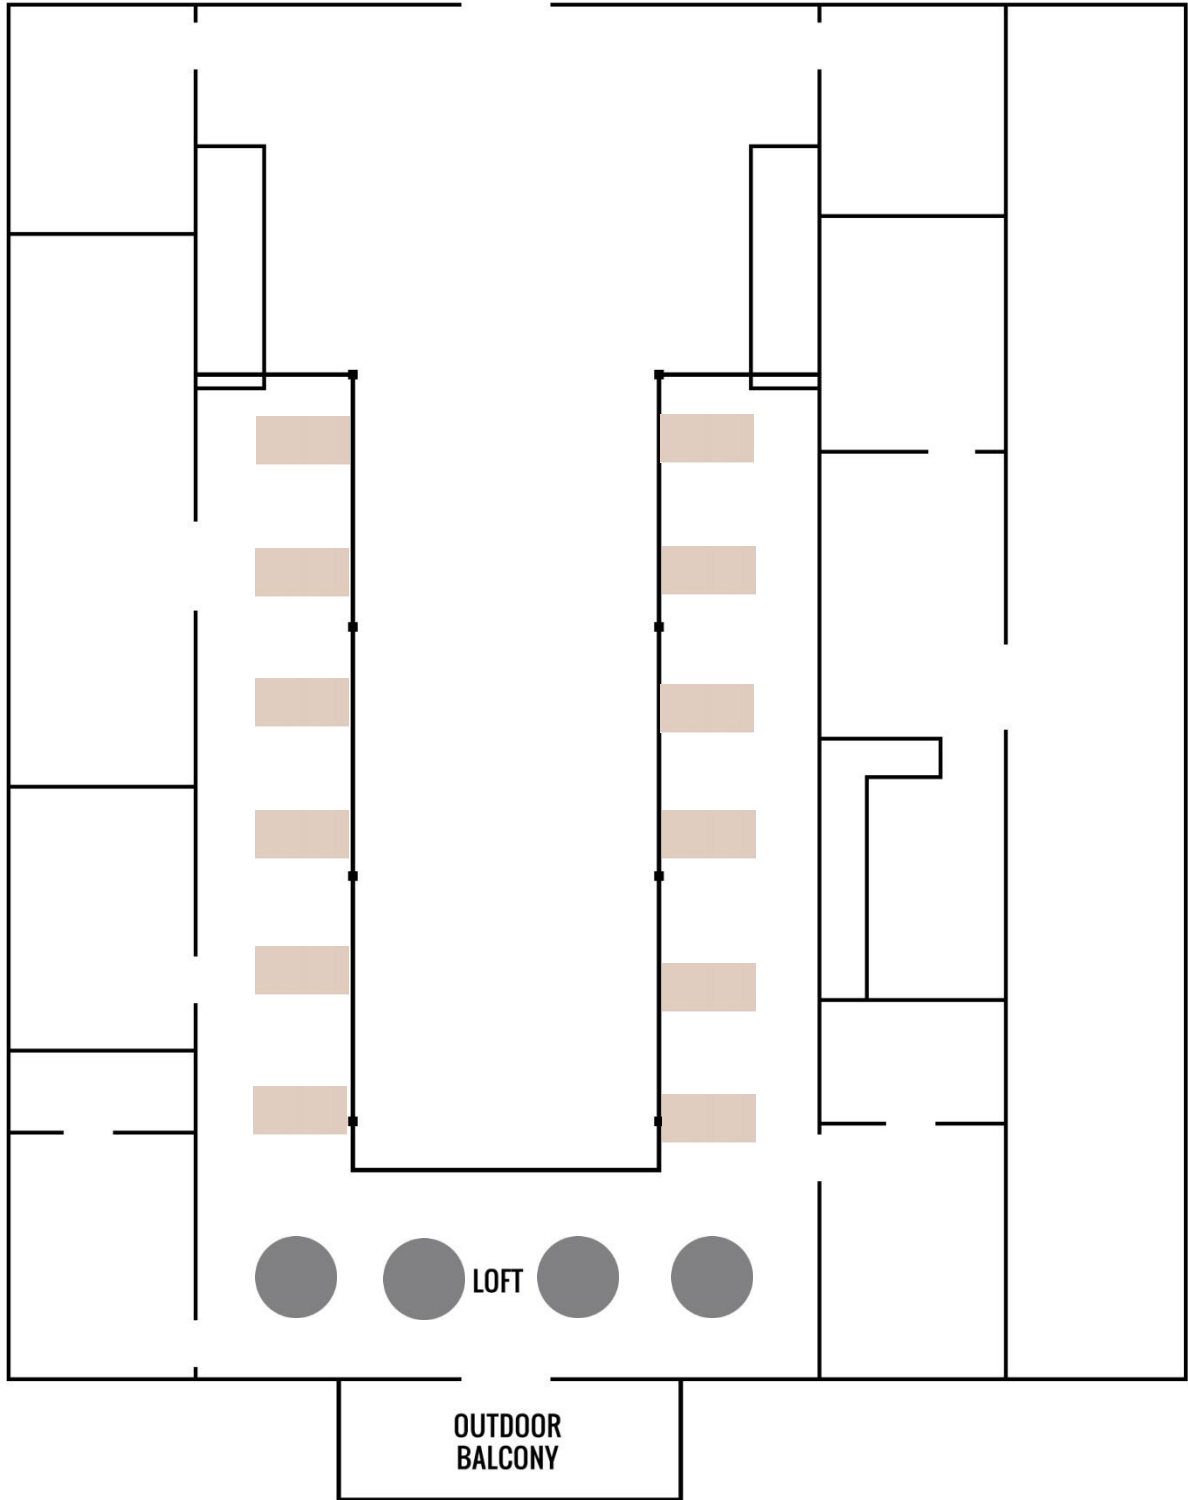

Loft Floor = 104

6 ft. Tables, 12 Tables with 6 People = 72 People

Round Tables, 4 Round Tables with 8 People = 32 People