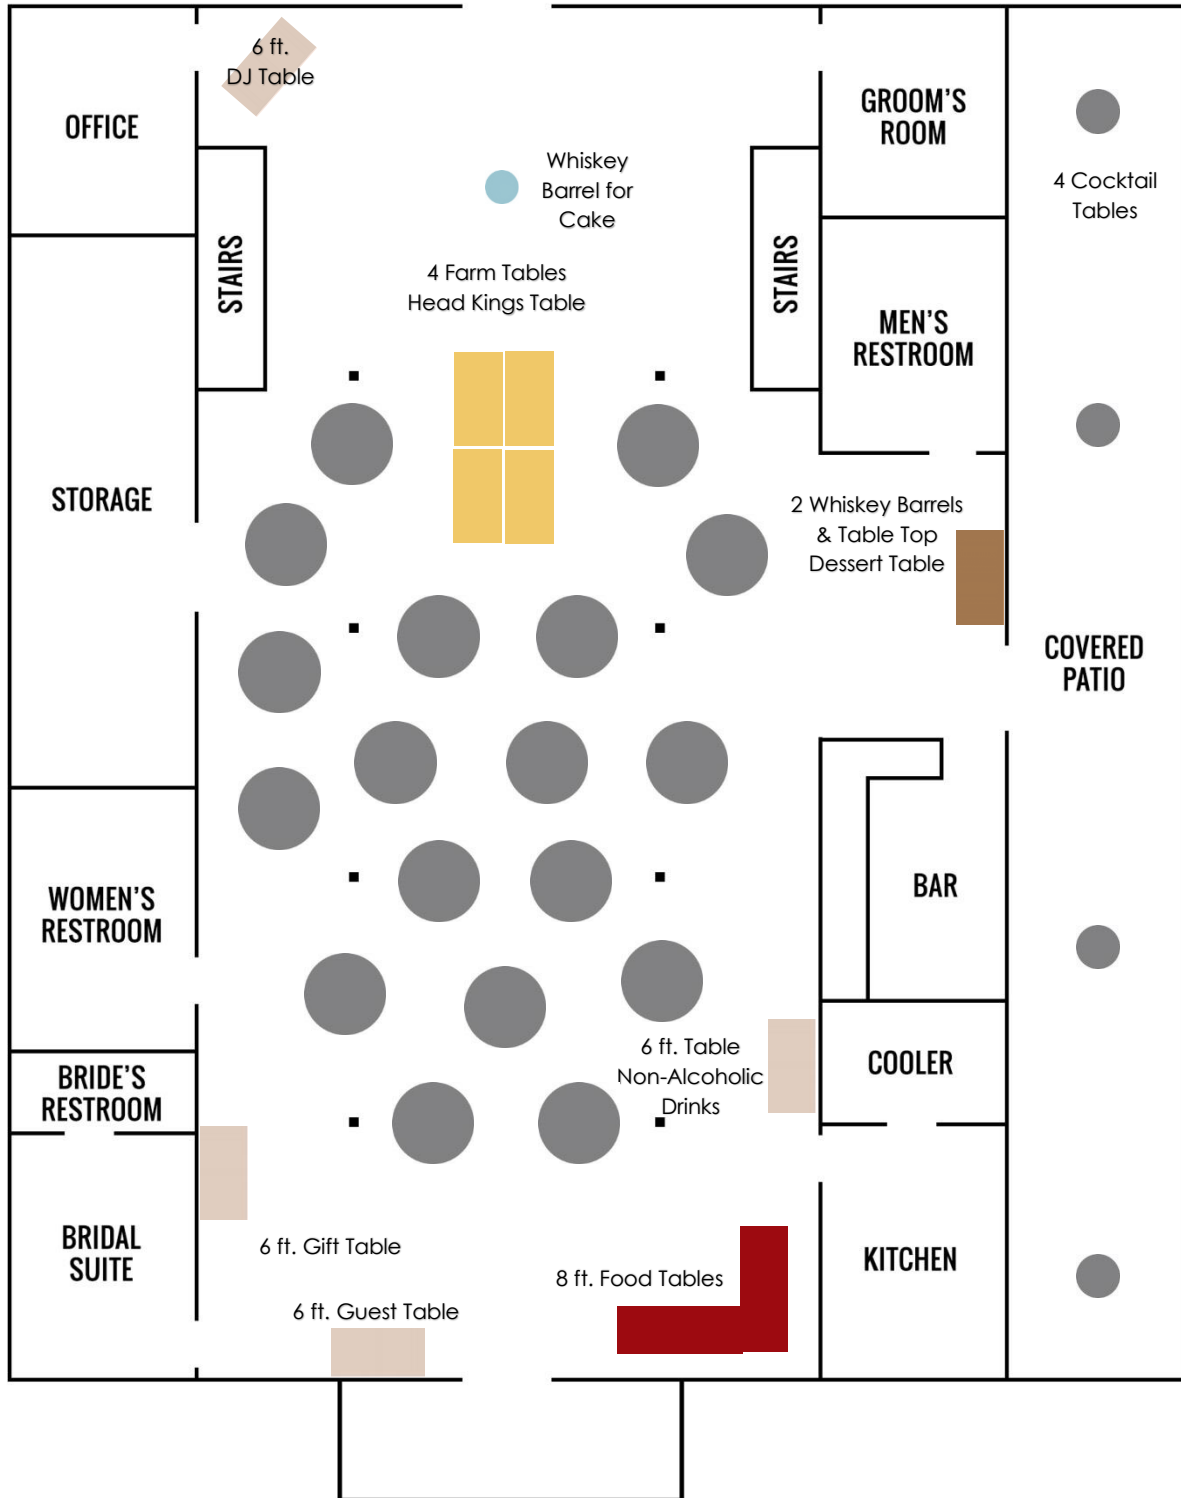

Example: 8 rows of 4 benches per side of the aisle would be a good set up for 300 guests (64 benches). 8 rows of 3 benches per side of the aisle would be a good set up for 200-225 guests (48 benches).

Number of Benches to Use Overall:

Number of Benches per Side of Aisle:

Number of Rows of Benches:

Example of Approximately 254 Guests

Bottom Floor = 158

Round Tables, 18 Round Tables with 8 People/Table = 144 People

- 2 rows of 20 cross back chairs up front for family.
- Spread tables out wider to make an aisle in the middle. Guests can be seated around the tables.
- Farm tables used as the head table can be set by the stairs, so they are ready for a quick transition after the ceremony.
- Loft would be set up the same.

4, Farm Tables

76"W x 36"D x 30"H

Seats 6 to 8 people

27, 6 ft. Rectangular Plastic Folding Tables: Rent 90" x 132" Linens

2 in. thick white granite plastic top

Overall Width: 30 inches

Overall Height: 29-1/2 inches