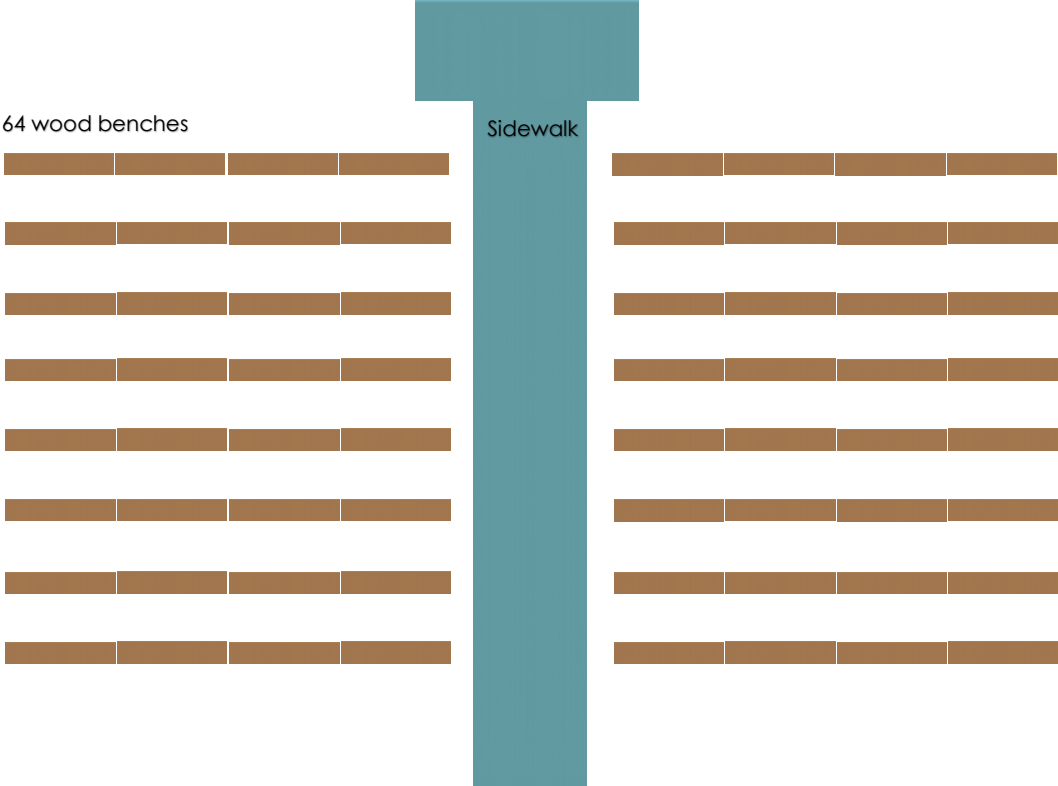

Number of Benches to Use Overall:

Number of Benches per Side of Aisle:

Number of Rows of Benches:

Example of Approximately 254 Guests

Bottom Floor = 158

Round Tables, 18 Round Tables with 8 People/Table = 144 People

4 Farm Tables = 14 People

Loft Floor = 96

6 ft. Tables, 12 Tables with 6 People = 72 People

Round Tables, 3 Round Tables with 8 People = 24 People

Outdoor Ceremony:

Example of layout for 300 guests

Indoor Ceremony for 300 People:

- 2 rows of 20 cross back chairs up front for family.
- Spread tables out wider to make an aisle in the middle. Guests can be seated around the tables.
- Farm tables used as the head table can be set by the stairs, so they are ready for a quick transition after the ceremony.
- Loft would be set up the same.

1.75" thick white granite plastic table top

Overall Width: 31-1/2 inches

Overall Height: 43-3/4 inches

Overall Depth: 31-1/2 inches