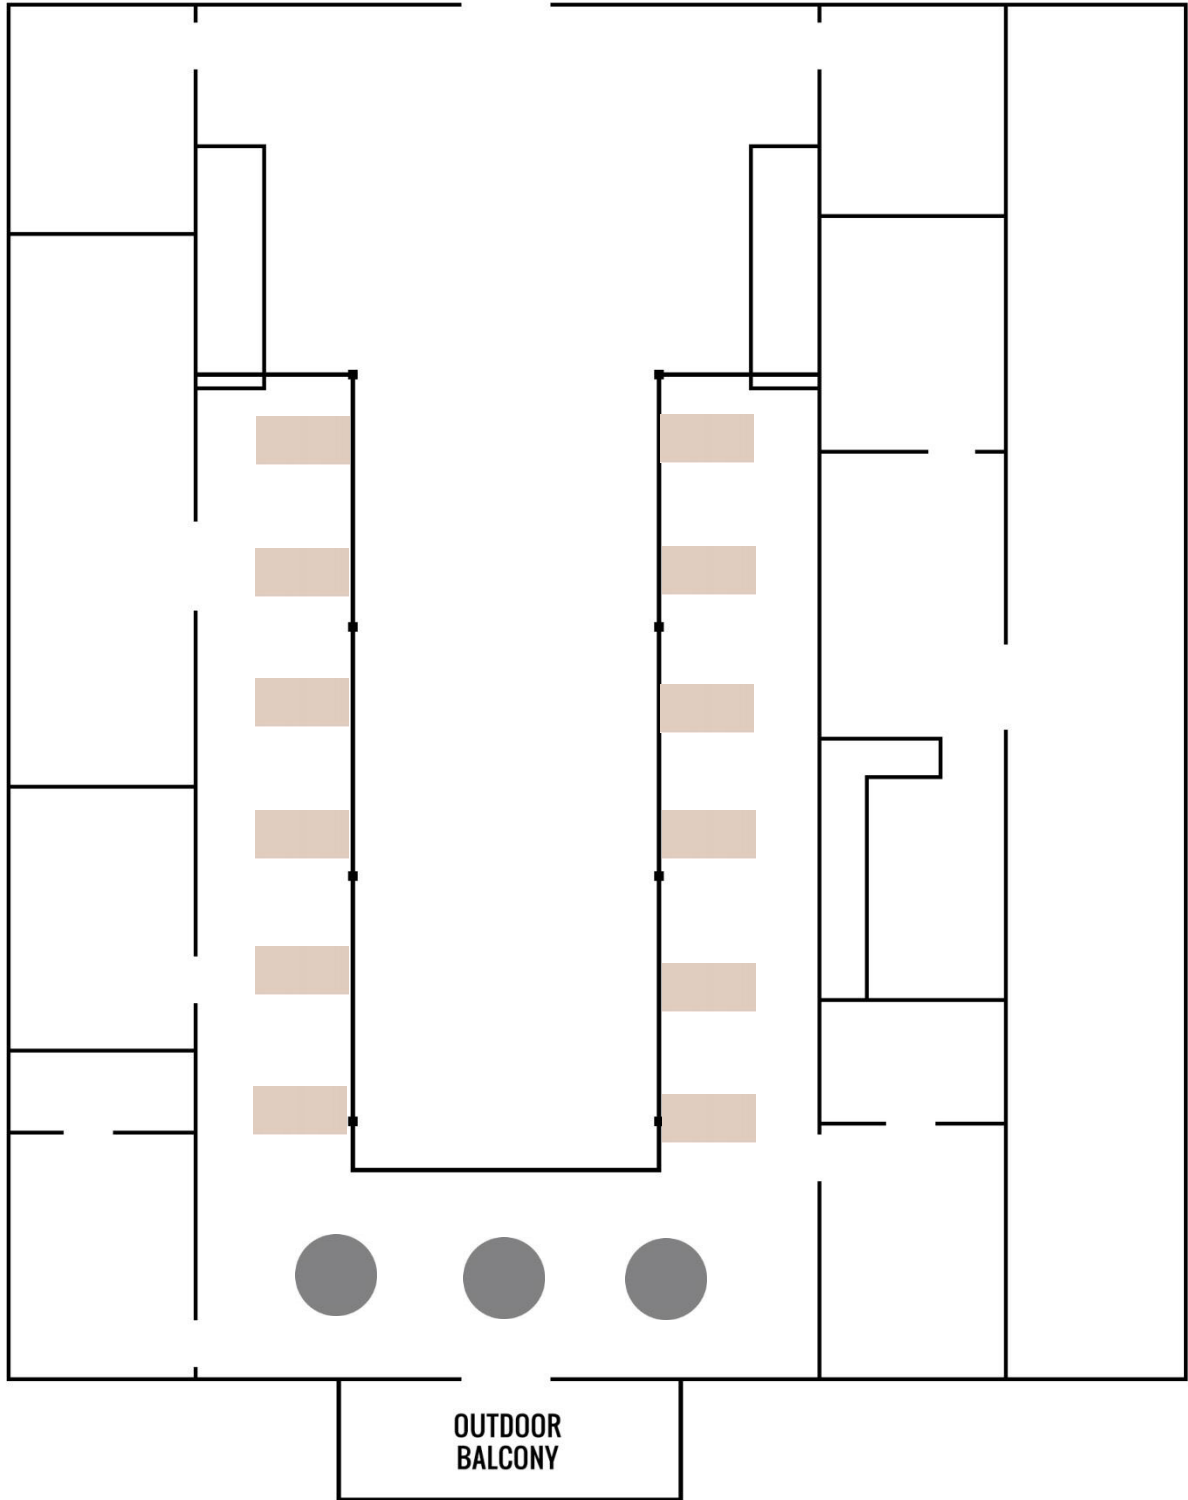

Loft Floor = 96

6 ft. Tables, 12 Tables with 6 People = 72 People

Round Tables, 3 Round Tables with 8 People = 24 People