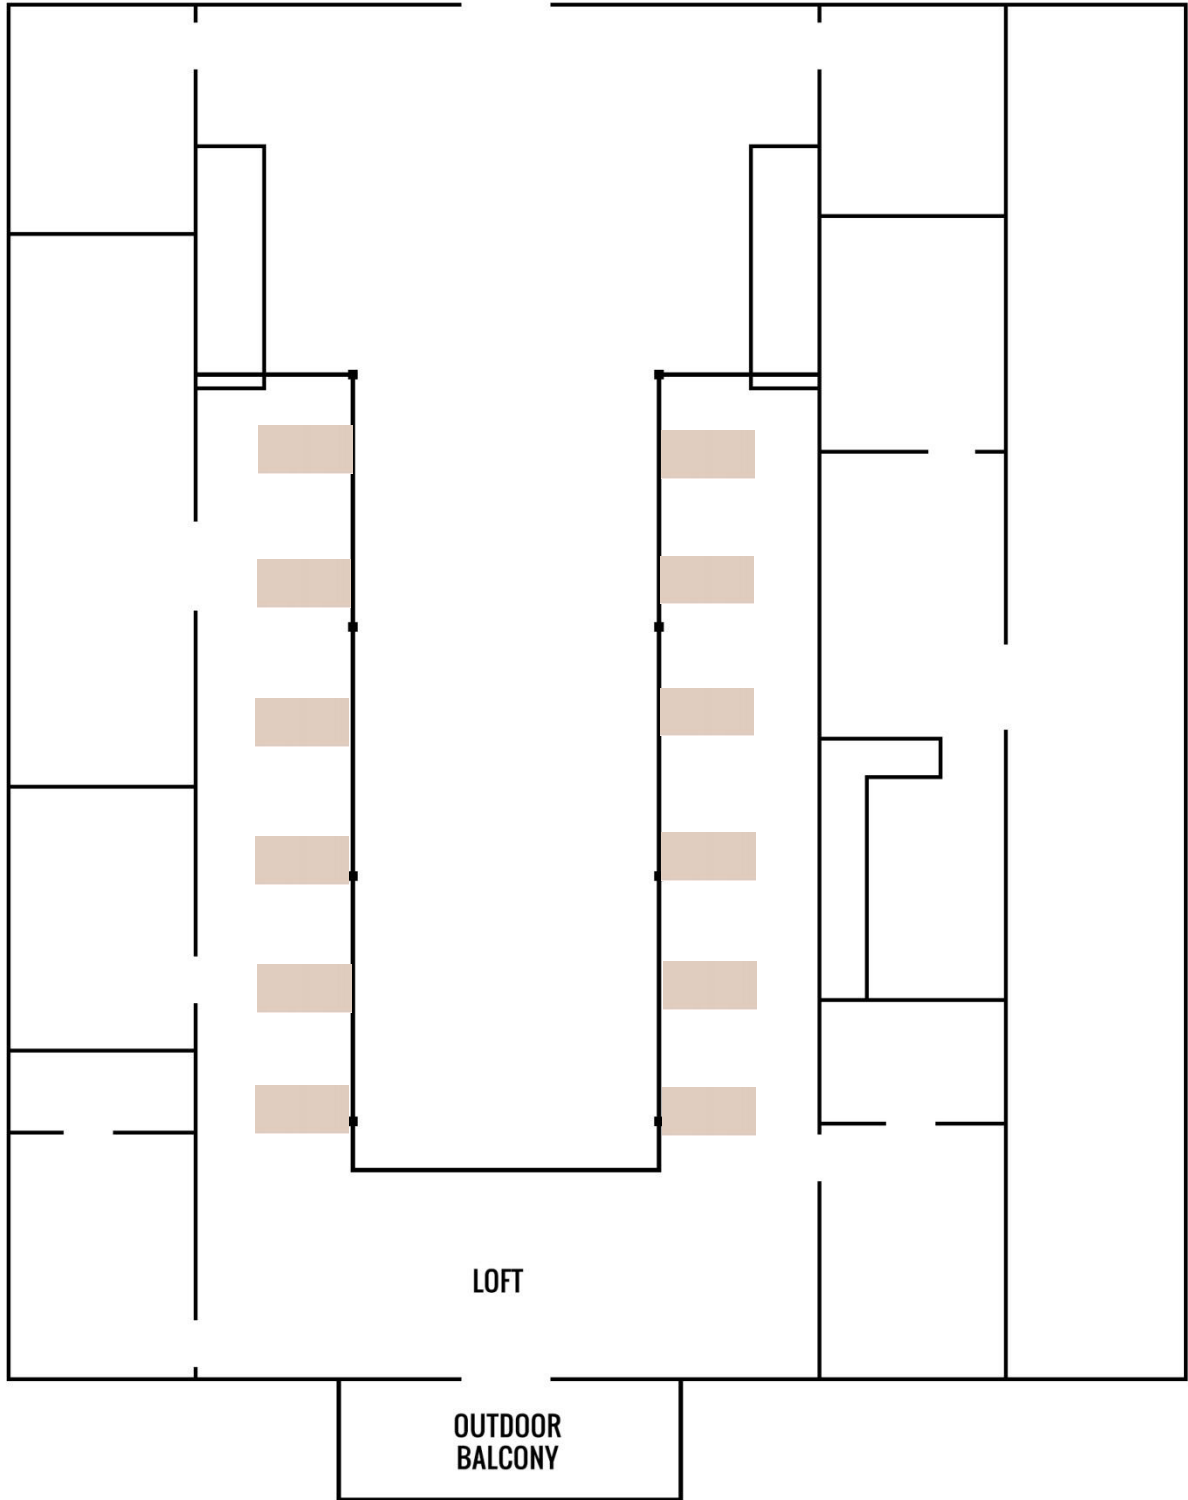

### **Outdoor Ceremony**

Red Acre Barn has 64 benches for the ceremony pad that fit up to 5 people/bench. If you have 300 guests or close to it, I would use all 64 benches.

Example: 8 rows of 4 benches per side of the aisle would be a good set up for 300 guests (64 benches). 8 rows of 3 benches per side of the aisle would be a good set up for 200-225 guests (48 benches).

Number of Benches to Use Overall:

Number of Benches per Side of Aisle:

Number of Rows of Benches:

## Example of Approximately 246 Guests

Bottom Floor = 174

Round Tables, 20 Round Tables with 8 People = 160 People

4 Farm Tables = 14 People

**Loft Floor = 72**

6 ft. Tables, 12 Tables with 6 People/Table = 72 People

### **Indoor Ceremony for 300 People:**

- 2 rows of 20 cross back chairs up front for family.
- Spread tables out wider to make an aisle in the middle. Guests can be seated around the tables.
- Farm tables used as the head table can be set by the stairs, so they are ready for a quick transition after the ceremony.
- Loft would be set up the same.