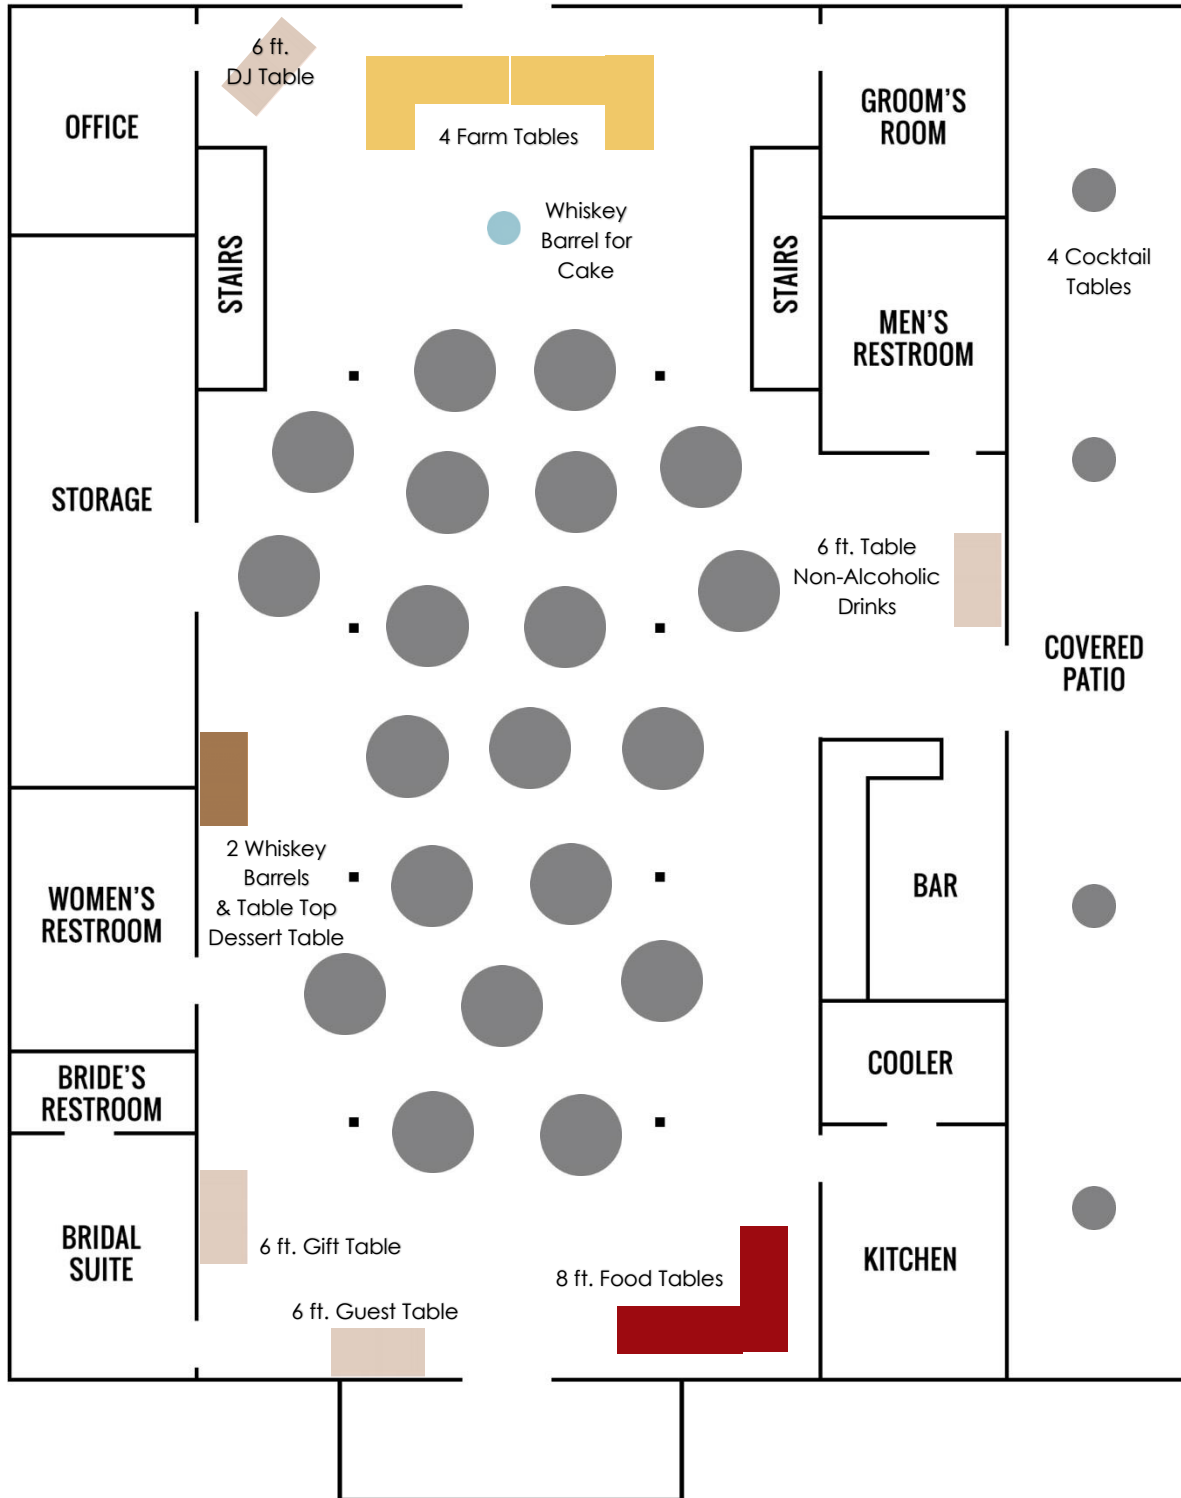

### **Outdoor Ceremony**

Red Acre Barn has 64 benches for the ceremony pad that fit up to 5 people/bench. If you have 300 guests or close to it, I would use all 64 benches.

Example: 8 rows of 4 benches per side of the aisle would be a good set up for 300 guests (64 benches). 8 rows of 3 benches per side of the aisle would be a good set up for 200-225 guests (48 benches).

Number of Benches to Use Overall:

Number of Benches per Side of Aisle:

Number of Rows of Benches:

### **35, 5 ft. Round Plastic Folding Tables: Rent round 120" Linens**

2 in. thick white granite plastic top

Overall Width: 60 inches

Overall Height: 29-1/2 inches

Overall Depth: 60 inches

### **10, 32 in. Round Cocktail Table: Rent round 132" Linens**

1.75" thick white granite plastic table top

Overall Width: 31-1/2 inches

Overall Height: 43-3/4 inches

Overall Depth: 31-1/2 inches