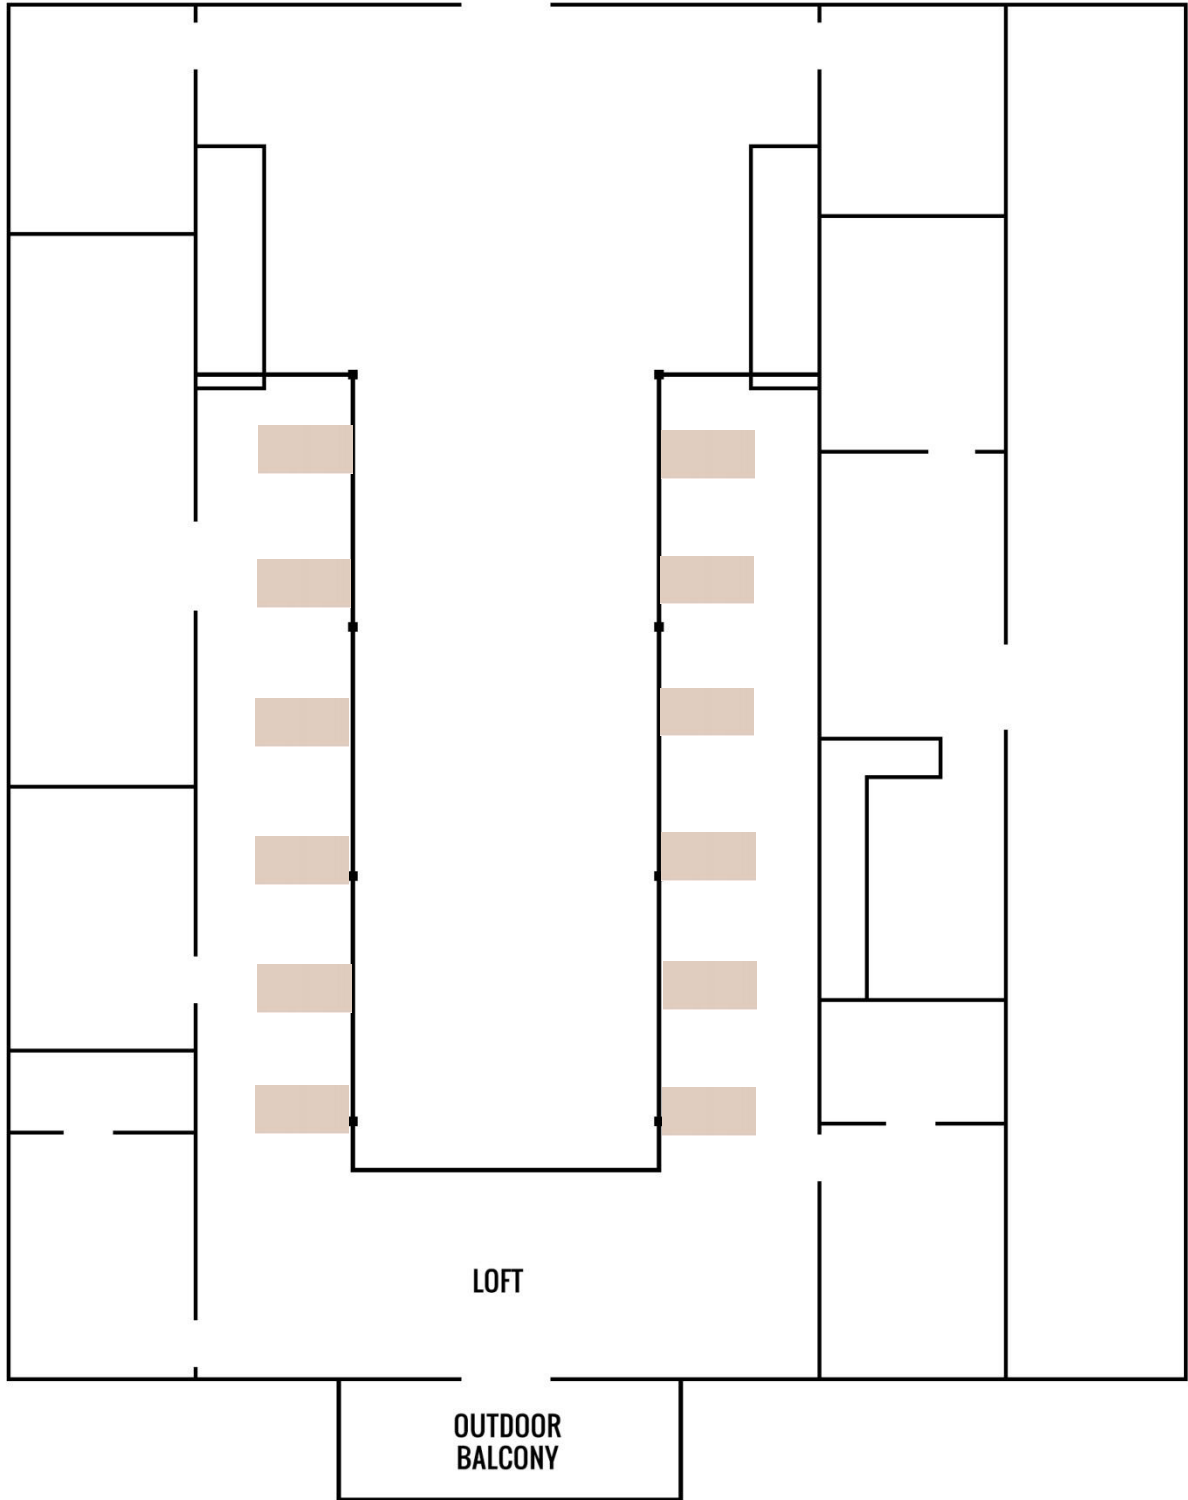

### **Outdoor Ceremony**

Red Acre Barn has 64 benches for the ceremony pad that fit up to 5 people/bench. If you have 300 guests or close to it, I would use all 64 benches.

Example: 8 rows of 4 benches per side of the aisle would be a good set up for 300 guests (64 benches). 8 rows of 3 benches per side of the aisle would be a good set up for 200-225 guests (48 benches).

Number of Benches to Use Overall:

Number of Benches per Side of Aisle:

Number of Rows of Benches:

## Example of Approximately 222 Guests

Bottom Floor = 150

Round Tables, 17 Round Tables with 8 People = 136 People

4 Farm Tables = 14 People

**Loft Floor = 72**

6 ft. Tables, 12 Tables with 6 People/Table = 72 People

### **Indoor Ceremony for 300 People:**

- 2 rows of 20 cross back chairs up front for family.
- Spread tables out wider to make an aisle in the middle. Guests can be seated around the tables.
- Farm tables used as the head table can be set by the stairs, so they are ready for a quick transition after the ceremony.
- Loft would be set up the same.