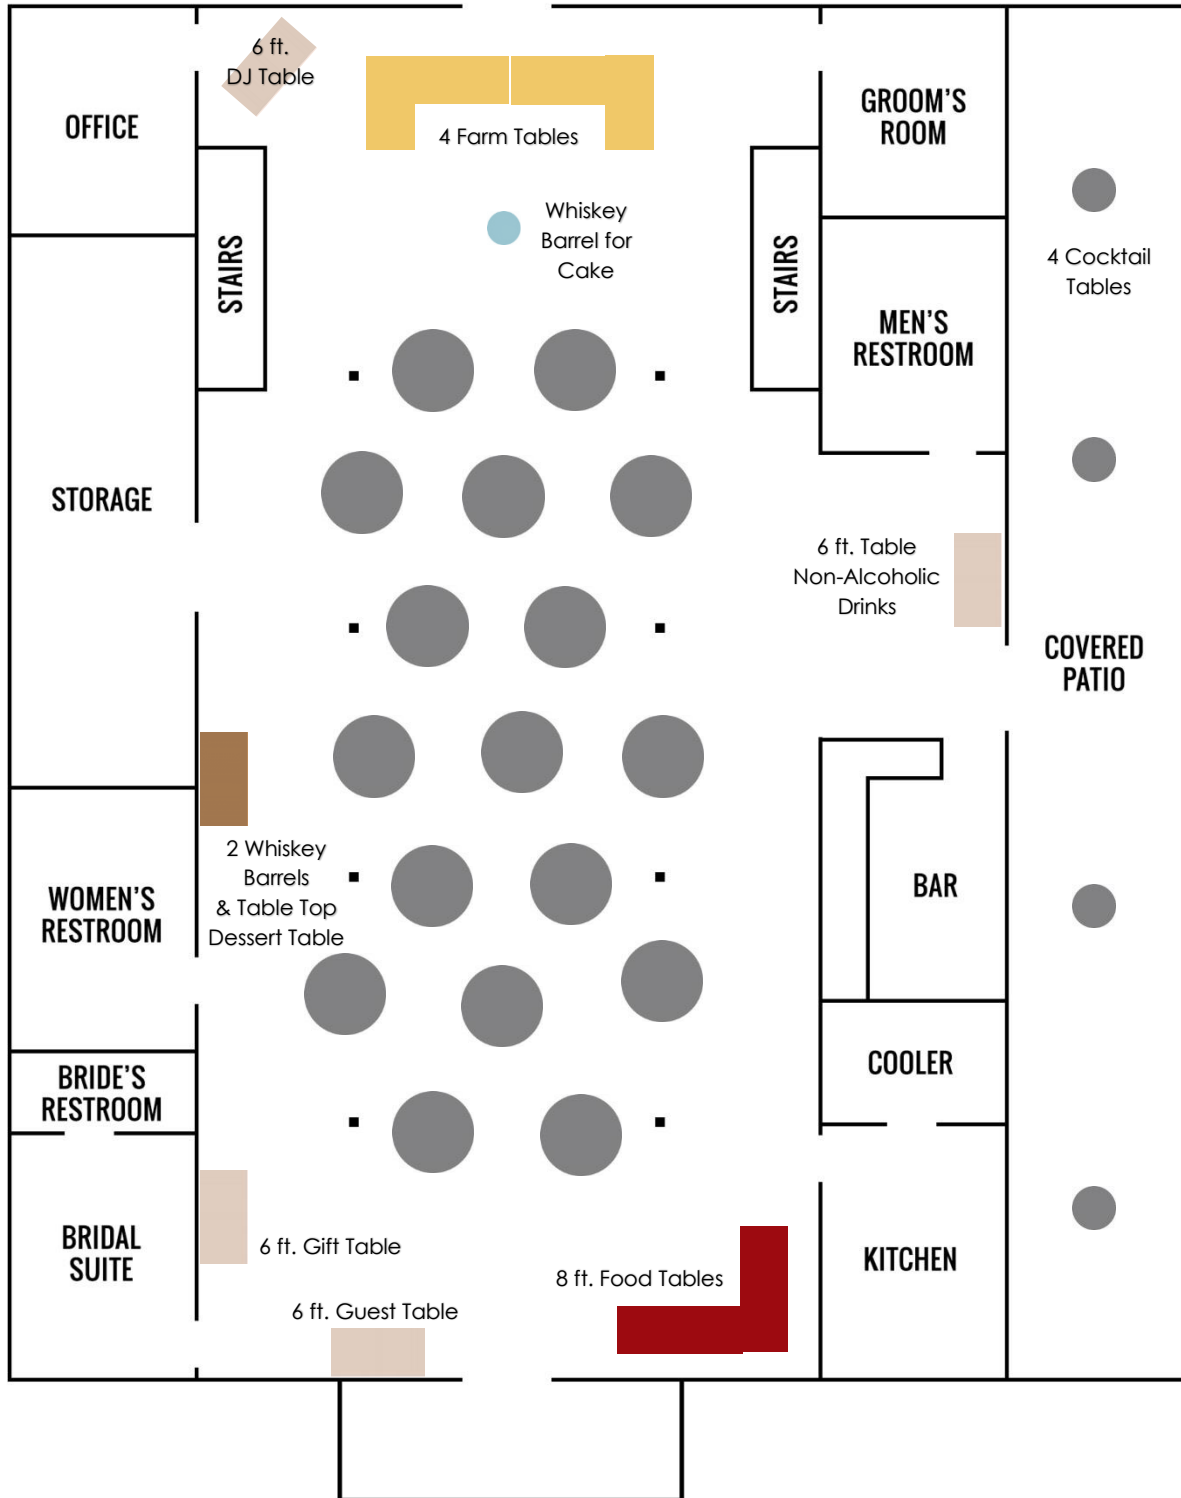

### **Outdoor Ceremony**

Red Acre Barn has 64 benches for the ceremony pad that fit up to 5 people/bench. If you have 300 guests or close to it, I would use all 64 benches.

Example: 8 rows of 4 benches per side of the aisle would be a good set up for 300 guests (64 benches). 8 rows of 3 benches per side of the aisle would be a good set up for 200-225 guests (48 benches).

Number of Benches to Use Overall:

Number of Benches per Side of Aisle:

Number of Rows of Benches:

### **35, 5 ft. Round Plastic Folding Tables: Rent round 120" Linens**

2 in. thick white granite plastic top

Overall Width: 60 inches

Overall Height: 29-1/2 inches

Overall Depth: 60 inches

### **10, 32 in. Round Cocktail Table: Rent round 132" Linens**

1.75" thick white granite plastic table top

Overall Width: 31-1/2 inches

Overall Height: 43-3/4 inches

Overall Depth: 31-1/2 inches