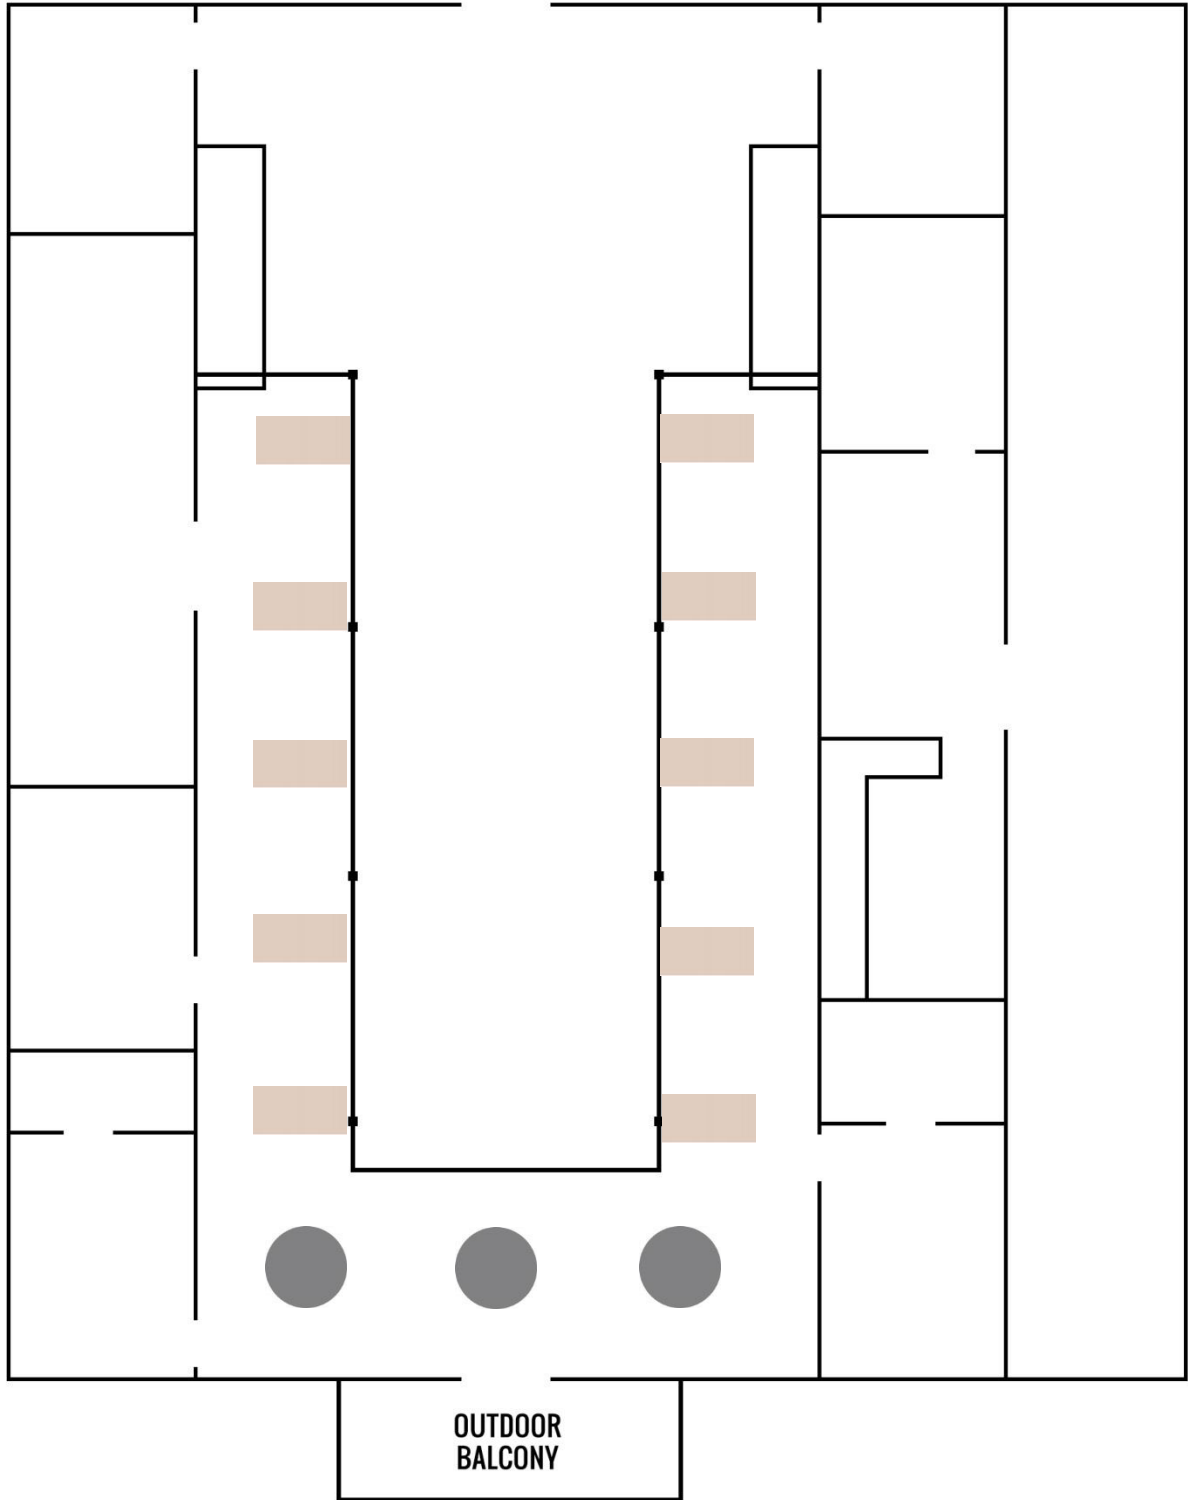

### **Outdoor Ceremony**

Red Acre Barn has 64 benches for the ceremony pad that fit up to 5 people/bench. If you have 300 guests or close to it, I would use all 64 benches.

Example: 8 rows of 4 benches per side of the aisle would be a good set up for 300 guests (64 benches). 8 rows of 3 benches per side of the aisle would be a good set up for 200-225 guests (48 benches).

Number of Benches to Use Overall:

Number of Benches per Side of Aisle:

Number of Rows of Benches:

## Example of Approximately 210 Guests

Bottom Floor = 126

Round Tables, 14 Round Tables with 8 People/Table = 112 People

4 Farm Tables = 14 People

**Loft Floor = 84**

6 ft. Tables, 10 Tables with 6 People = 60 People

### **10, 32 in. Round Cocktail Table: Rent round 132" Linens**

1.75" thick white granite plastic table top

Overall Width: 31-1/2 inches

Overall Height: 43-3/4 inches

Overall Depth: 31-1/2 inches