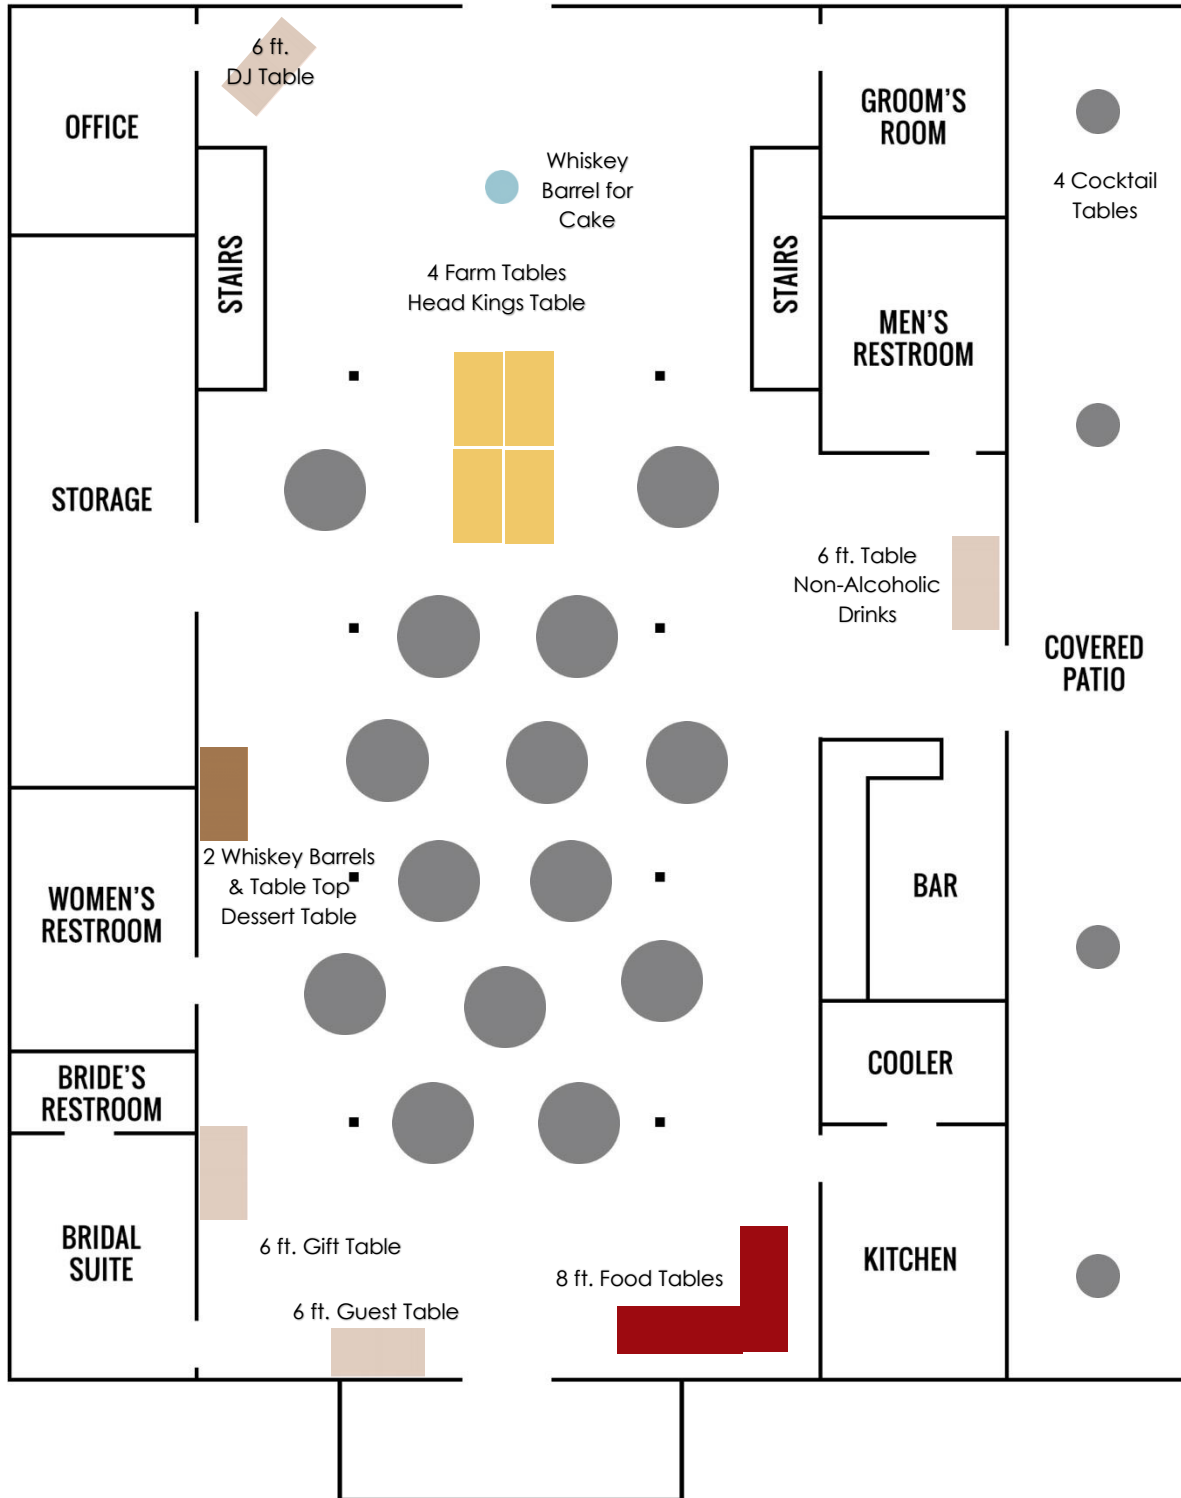

### **Outdoor Ceremony**

Red Acre Barn has 64 benches for the ceremony pad that fit up to 5 people/bench. If you have 300 guests or close to it, I would use all 64 benches.

Example: 8 rows of 4 benches per side of the aisle would be a good set up for 300 guests (64 benches). 8 rows of 3 benches per side of the aisle would be a good set up for 200-225 guests (48 benches).

Number of Benches to Use Overall:

Number of Benches per Side of Aisle:

Number of Rows of Benches:

### **35, 5 ft. Round Plastic Folding Tables: Rent round 120" Linens**

2 in. thick white granite plastic top

Overall Width: 60 inches

Overall Height: 29-1/2 inches

Overall Depth: 60 inches

### **10, 32 in. Round Cocktail Table: Rent round 132" Linens**

1.75" thick white granite plastic table top

Overall Width: 31-1/2 inches

Overall Height: 43-3/4 inches

Overall Depth: 31-1/2 inches