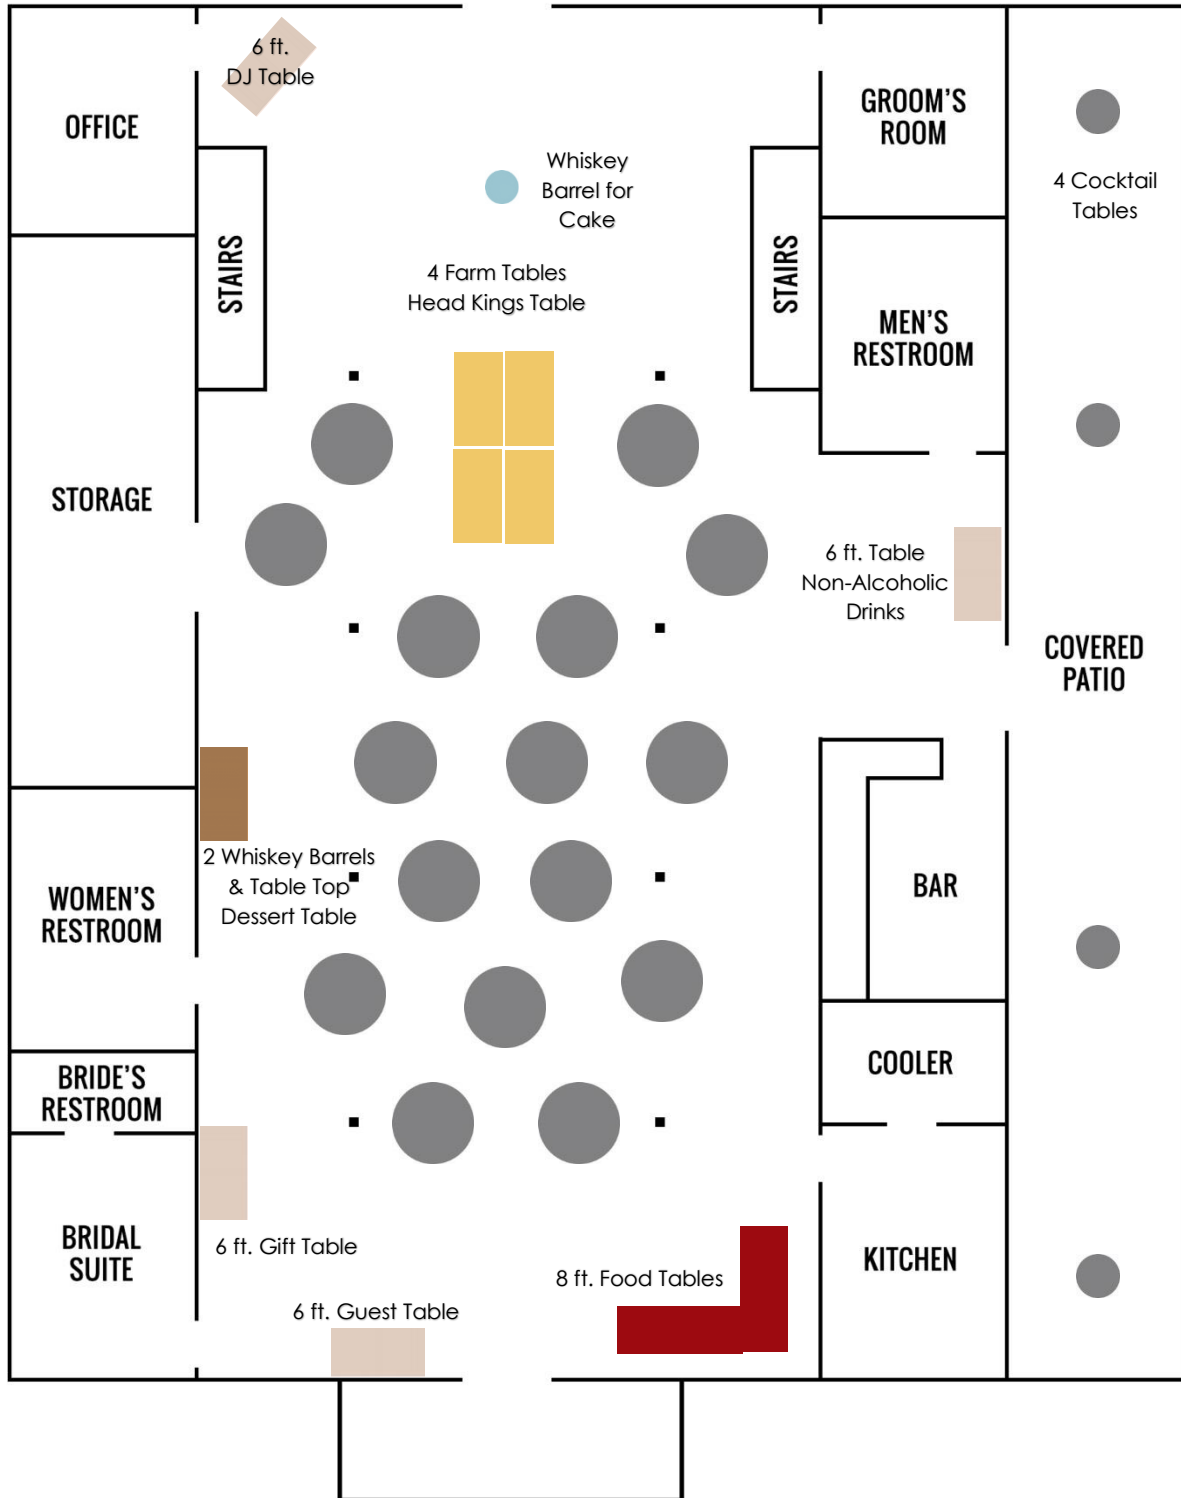

### **Outdoor Ceremony**

Red Acre Barn has 64 benches for the ceremony pad that fit up to 5 people/bench. If you have 300 guests or close to it, I would use all 64 benches.

Example: 8 rows of 4 benches per side of the aisle would be a good set up for 300 guests (64 benches). 8 rows of 3 benches per side of the aisle would be a good set up for 200-225 guests (48 benches).

Number of Benches to Use Overall:

Number of Benches per Side of Aisle:

Number of Rows of Benches:

### **Indoor Ceremony for 300 People:**

- 2 rows of 20 cross back chairs up front for family.
- Spread tables out wider to make an aisle in the middle. Guests can be seated around the tables.
- Farm tables used as the head table can be set by the stairs, so they are ready for a quick transition after the ceremony.
- Loft would be set up the same.

### **10, 32 in. Round Cocktail Table: Rent round 132" Linens**

1.75" thick white granite plastic table top

Overall Width: 31-1/2 inches

Overall Height: 43-3/4 inches

Overall Depth: 31-1/2 inches