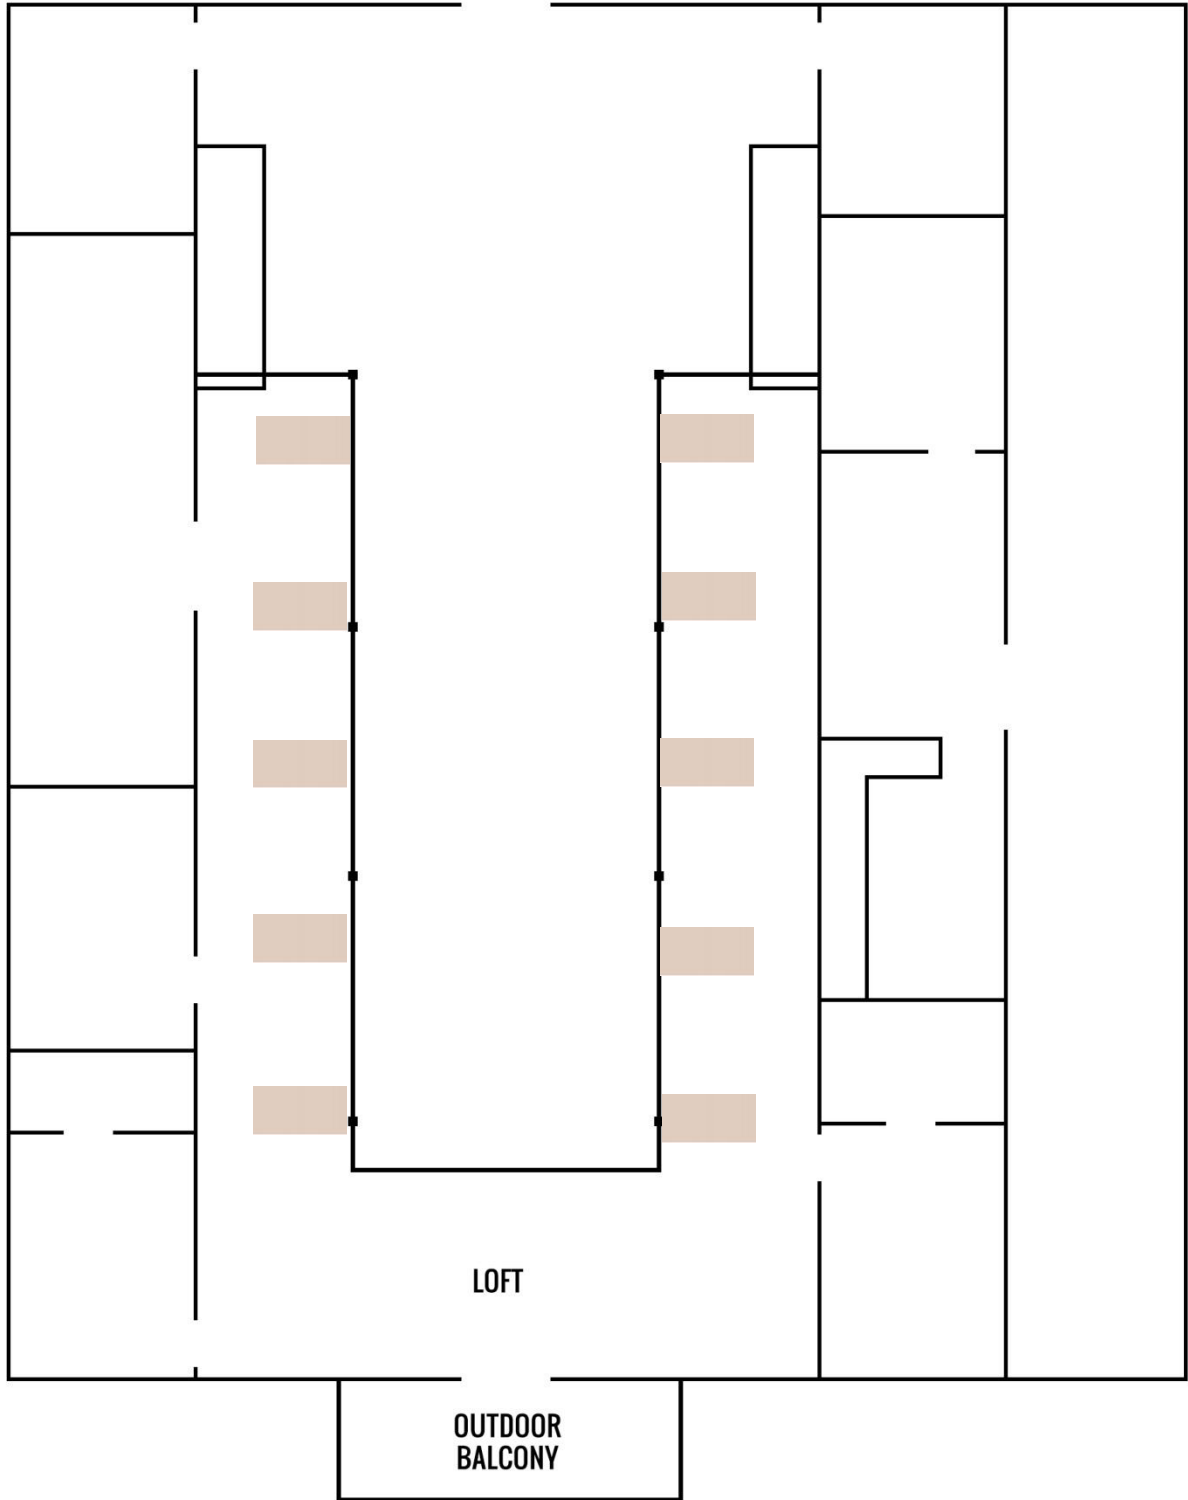

### **Outdoor Ceremony**

Red Acre Barn has 64 benches for the ceremony pad that fit up to 5 people/bench. If you have 300 guests or close to it, I would use all 64 benches.

Example: 8 rows of 4 benches per side of the aisle would be a good set up for 300 guests (64 benches). 8 rows of 3 benches per side of the aisle would be a good set up for 200-225 guests (48 benches).

Number of Benches to Use Overall:

Number of Benches per Side of Aisle:

Number of Rows of Benches:

## Example of Approximately 202 Guests

Bottom Floor = 142

Round Tables, 16 Round Tables with 8 People = 128 People

4 Farm Tables = 14 People

**Loft Floor = 60**

6 ft. Tables, 10 Tables with 6 People = 60 People

### **Indoor Ceremony for 300 People:**

- 2 rows of 20 cross back chairs up front for family.
- Spread tables out wider to make an aisle in the middle. Guests can be seated around the tables.
- Farm tables used as the head table can be set by the stairs, so they are ready for a quick transition after the ceremony.
- Loft would be set up the same.