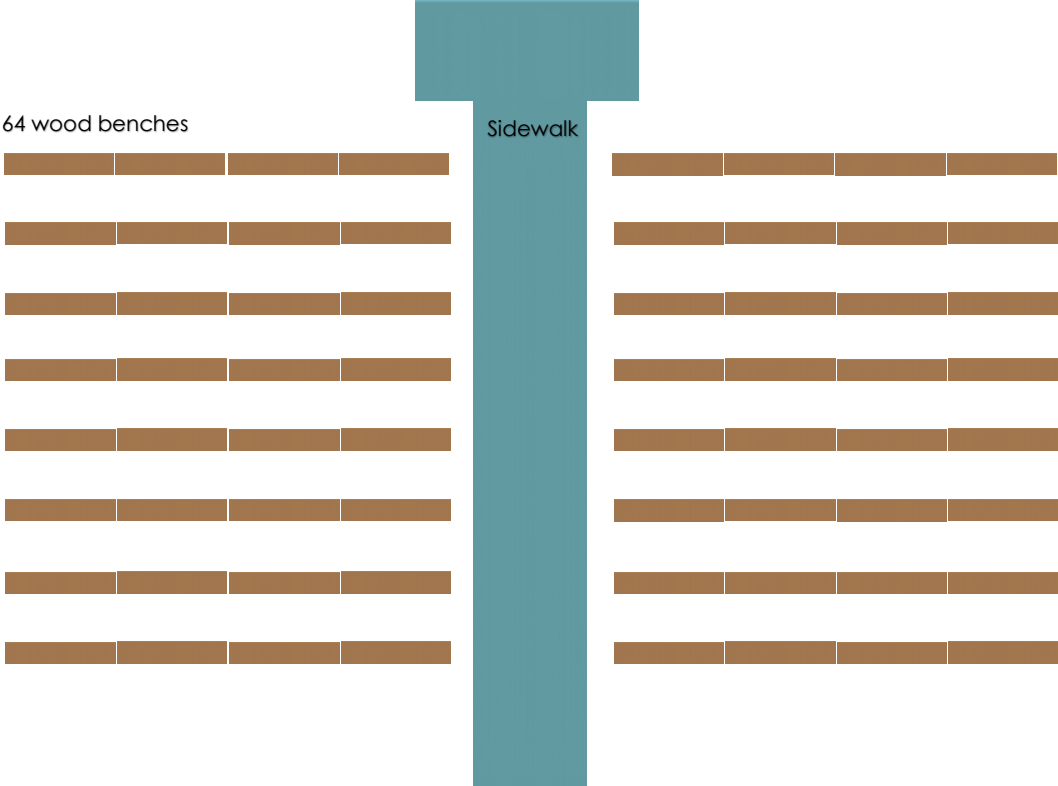

Outdoor Ceremony:

Example of layout for 300 guests