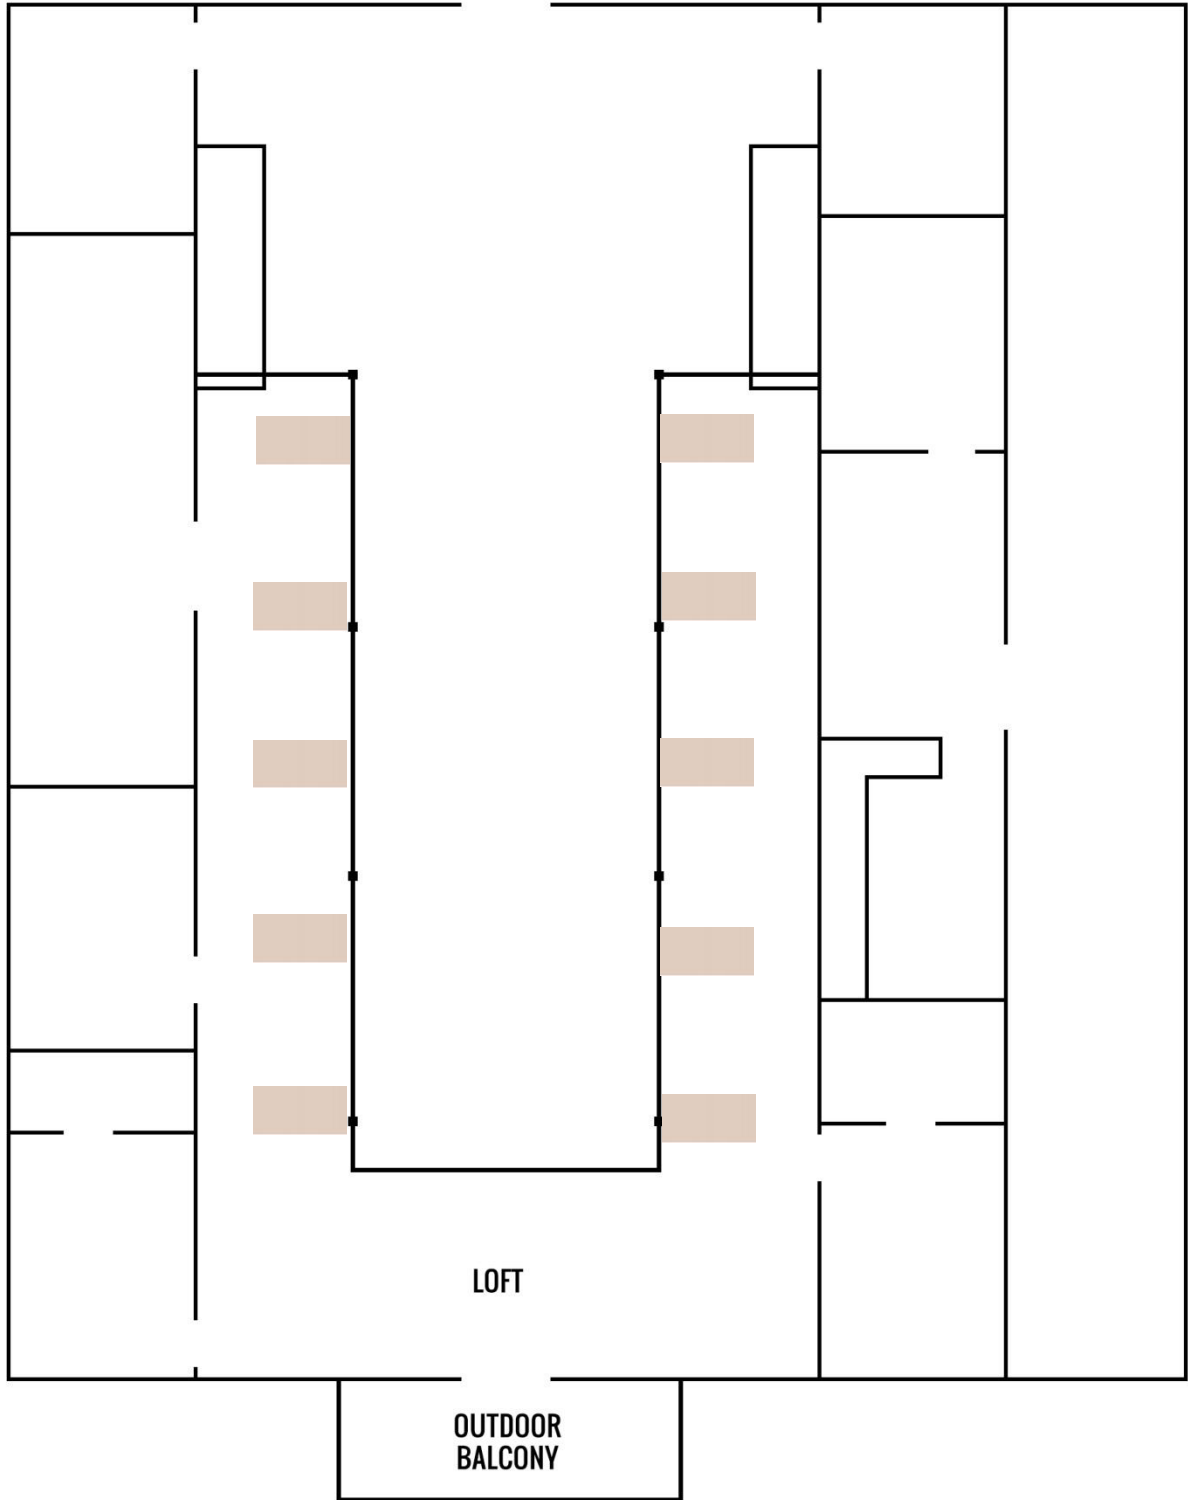

Example: 8 rows of 4 benches per side of the aisle would be a good set up for 300 guests (64 benches). 8 rows of 3 benches per side of the aisle would be a good set up for 200-225 guests (48 benches).

Number of Benches to Use Overall:

Number of Benches per Side of Aisle:

Number of Rows of Benches:

Example of Approximately 186 Guests

Bottom Floor = 126

Round Tables, 14 Round Tables with 8 People = 112 People

4 Farm Tables = 14 People

Loft Floor = 60

6 ft. Tables, 10 Tables with 6 People = 60 People

Outdoor Ceremony:

Example of layout for 300 guests

Indoor Ceremony for 300 People:

- 2 rows of 20 cross back chairs up front for family.
- Spread tables out wider to make an aisle in the middle. Guests can be seated around the tables.
- Farm tables used as the head table can be set by the stairs, so they are ready for a quick transition after the ceremony.
- Loft would be set up the same.

1.75" thick white granite plastic table top

Overall Width: 31-1/2 inches

Overall Height: 43-3/4 inches

Overall Depth: 31-1/2 inches