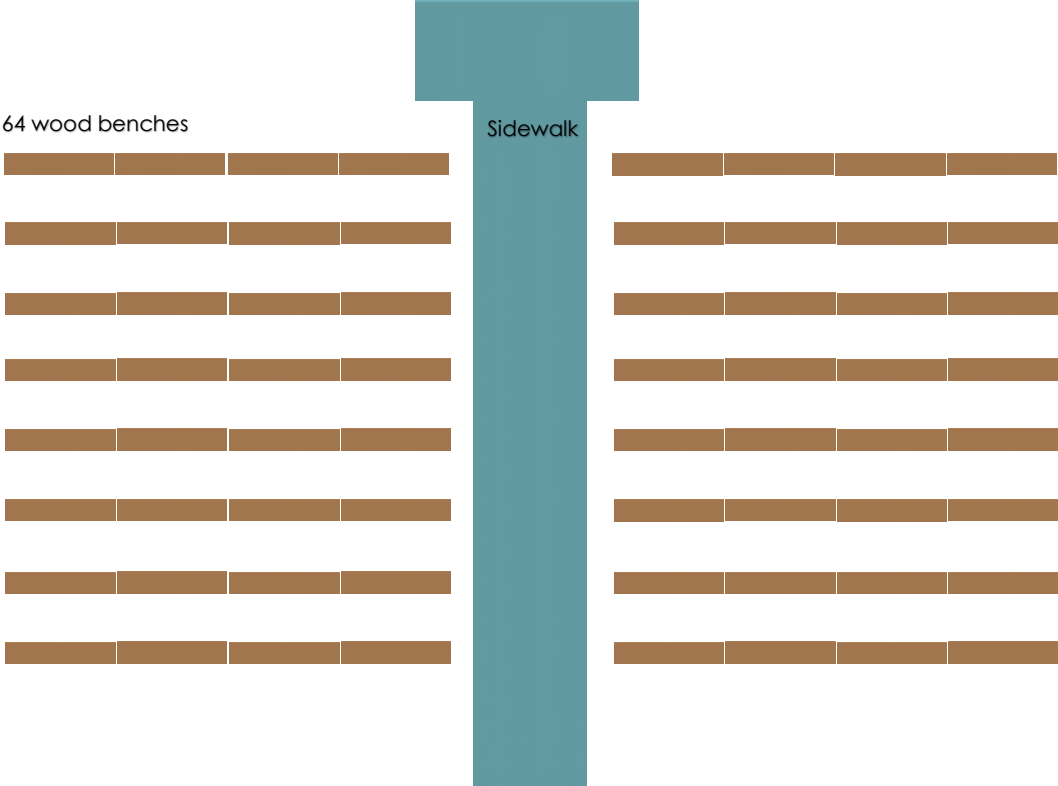

Number of Benches to Use Overall:

Number of Benches per Side of Aisle:

Number of Rows of Benches:

Example of Approximately 186 Guests

Bottom Floor = 126

Round Tables, 14 Round Tables with 8 People = 112 People

4 Farm Tables = 14 People

Loft Floor = 60

6 ft. Tables, 10 Tables with 6 People = 60 People

Outdoor Ceremony:

Example of layout for 300 guests

Indoor Ceremony for 300 People:

- 2 rows of 20 cross back chairs up front for family.
- Spread tables out wider to make an aisle in the middle. Guests can be seated around the tables.
- Farm tables used as the head table can be set by the stairs, so they are ready for a quick transition after the ceremony.
- Loft would be set up the same.

4, Farm Tables

76"W x 36"D x 30"H

Seats 6 to 8 people

27, 6 ft. Rectangular Plastic Folding Tables: Rent 90" x 132" Linens

2 in. thick white granite plastic top

Overall Width: 30 inches

Overall Height: 29-1/2 inches

1.75" thick white granite plastic table top

Overall Width: 31-1/2 inches

Overall Height: 43-3/4 inches

Overall Depth: 31-1/2 inches