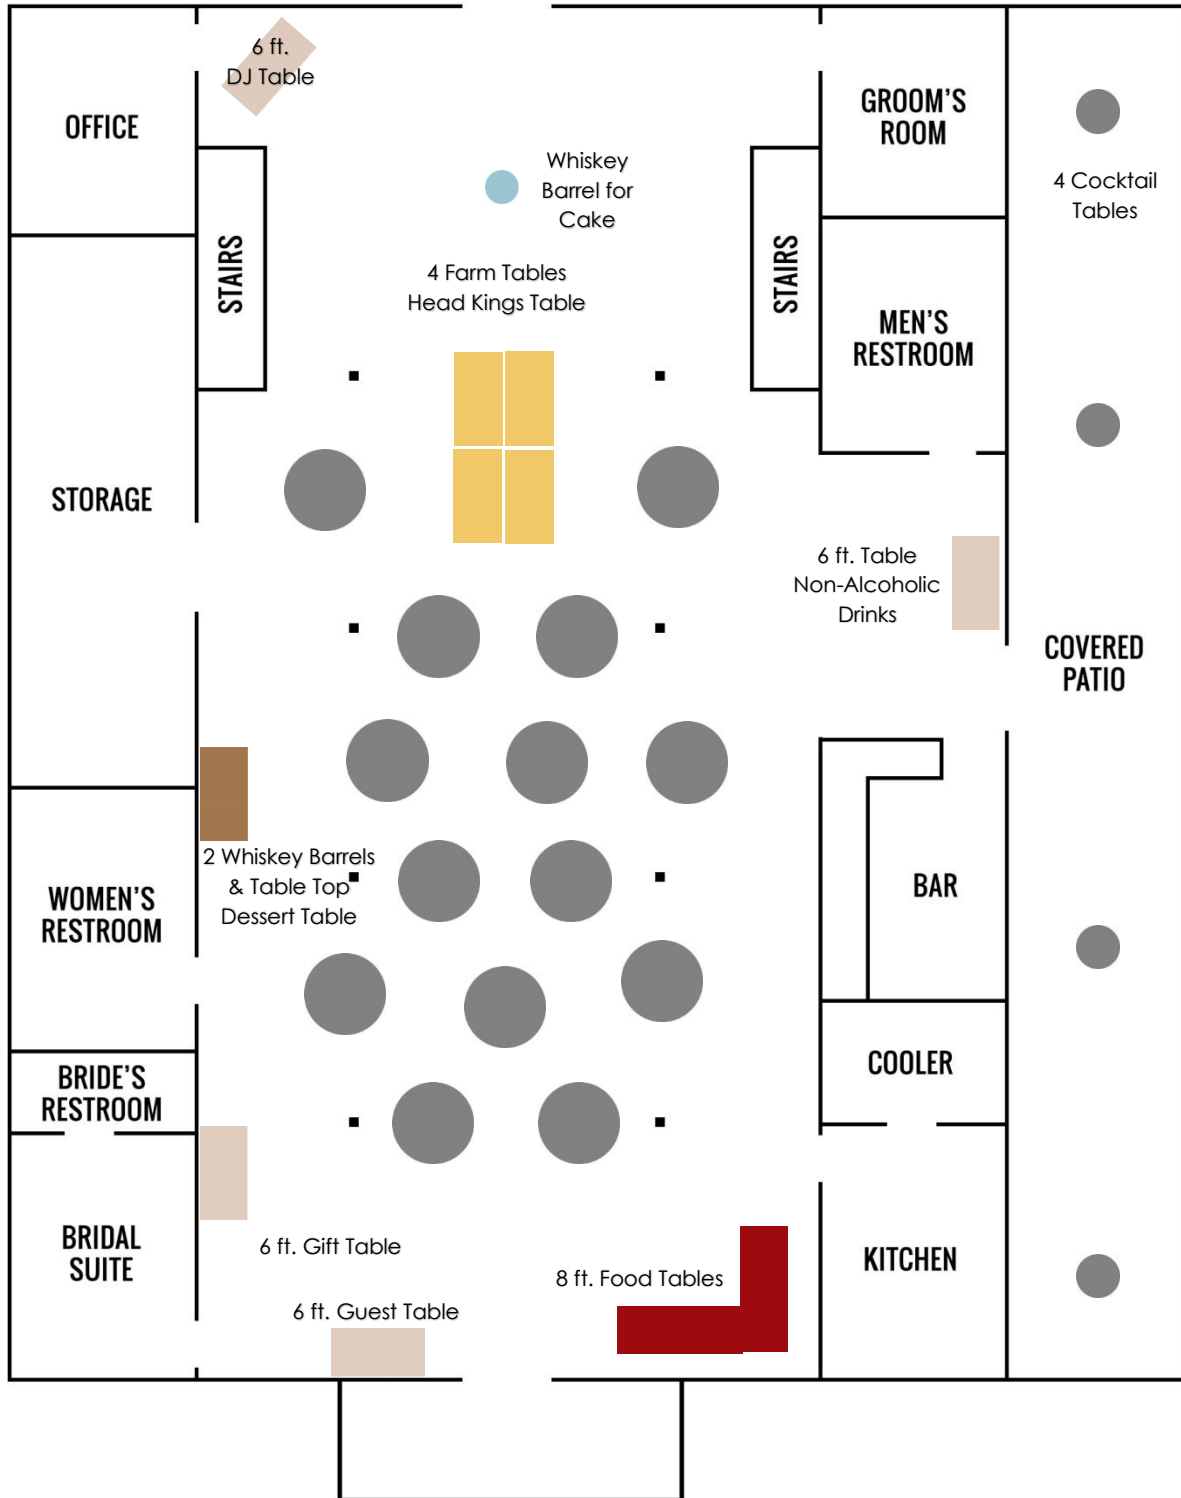

Number of Chairs Needed for Head Table:

Outdoor Ceremony

Red Acre Barn has 64 benches for the ceremony pad that fit up to 5 people/bench. If you have 300 guests or close to it, I would use all 64 benches.

Example: 8 rows of 4 benches per side of the aisle would be a good set up for 300 guests (64 benches). 8 rows of 3 benches per side of the aisle would be a good set up for 200-225 guests (48 benches).

Number of Benches to Use Overall:

Number of Benches per Side of Aisle:

Number of Rows of Benches:

Example of Approximately 186 Guests

Bottom Floor = 126

Round Tables, 14 Round Tables with 8 People = 112 People

4, Farm Tables

76"W x 36"D x 30"H

Seats 6 to 8 people

27, 6 ft. Rectangular Plastic Folding Tables: Rent 90" x 132" Linens

2 in. thick white granite plastic top

Overall Width: 30 inches

Overall Height: 29-1/2 inches