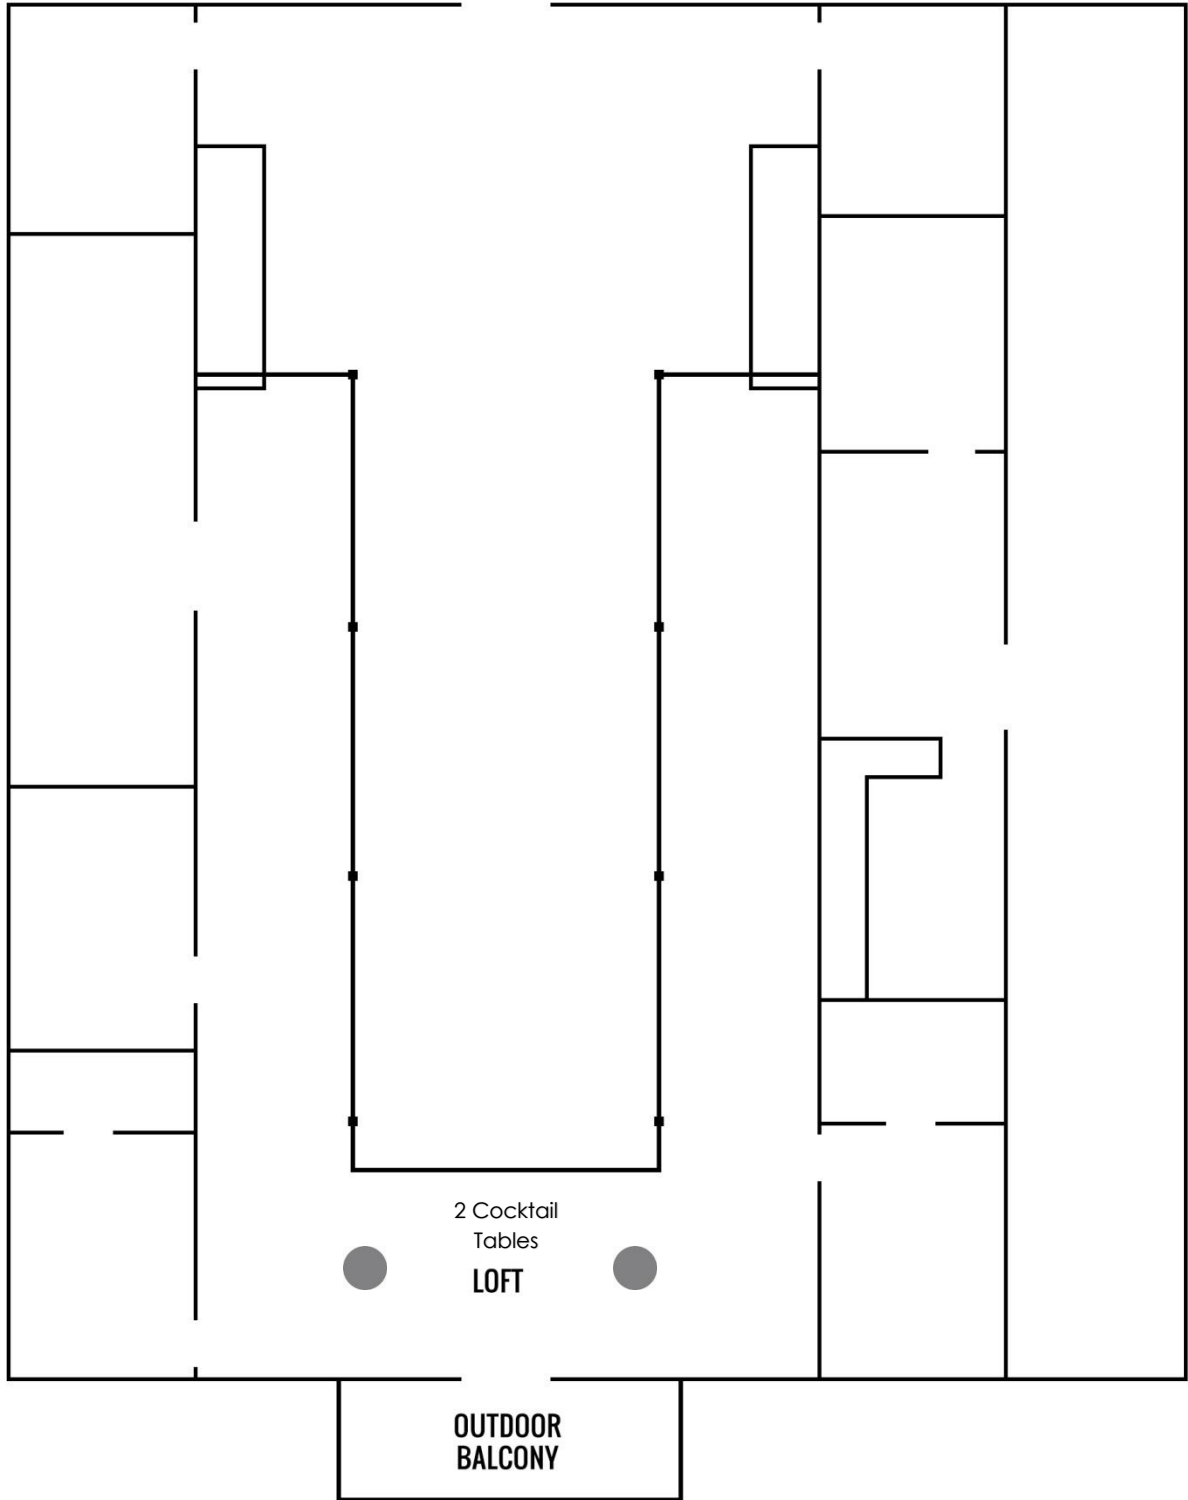

Loft Floor = 0