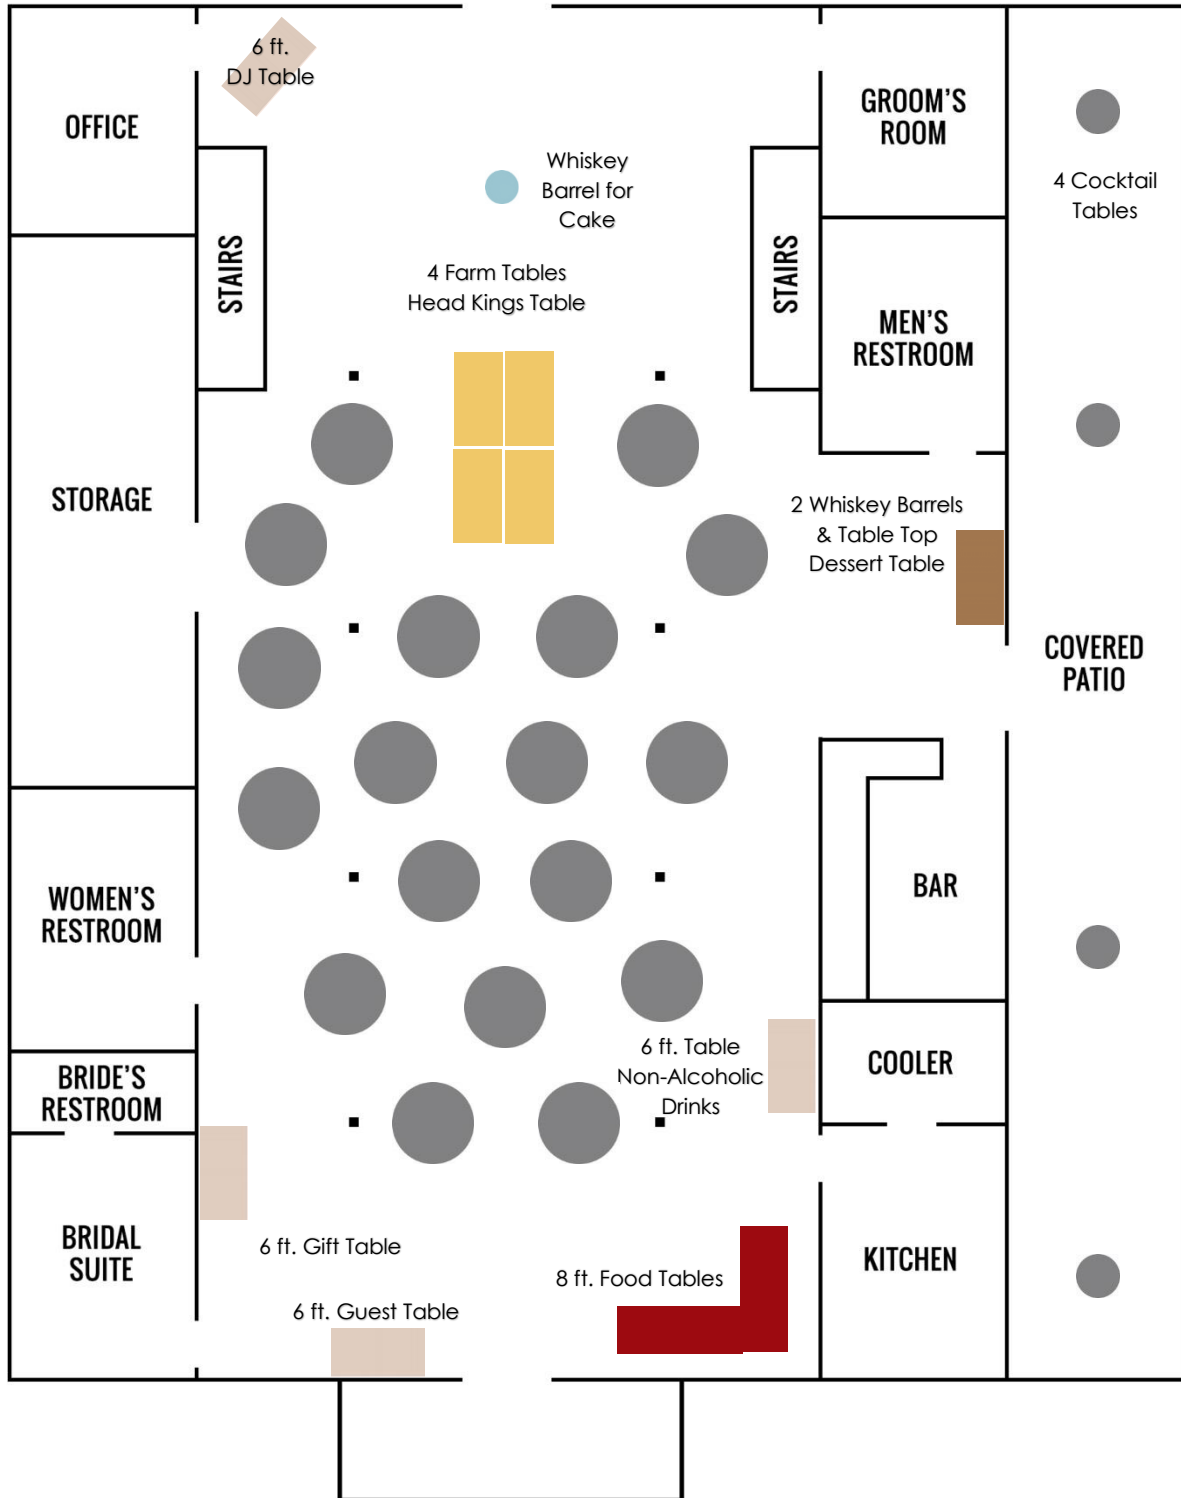

### **Outdoor Ceremony**

Red Acre Barn has 64 benches for the ceremony pad that fit up to 5 people/bench. If you have 300 guests or close to it, I would use all 64 benches.

Example: 8 rows of 4 benches per side of the aisle would be a good set up for 300 guests (64 benches). 8 rows of 3 benches per side of the aisle would be a good set up for 200-225 guests (48 benches).

Number of Benches to Use Overall:

Number of Benches per Side of Aisle:

Number of Rows of Benches:

### **35, 5 ft. Round Plastic Folding Tables: Rent round 120" Linens**

2 in. thick white granite plastic top

Overall Width: 60 inches

Overall Height: 29-1/2 inches

Overall Depth: 60 inches

### **10, 32 in. Round Cocktail Table: Rent round 132" Linens**

1.75" thick white granite plastic table top

Overall Width: 31-1/2 inches

Overall Height: 43-3/4 inches

Overall Depth: 31-1/2 inches