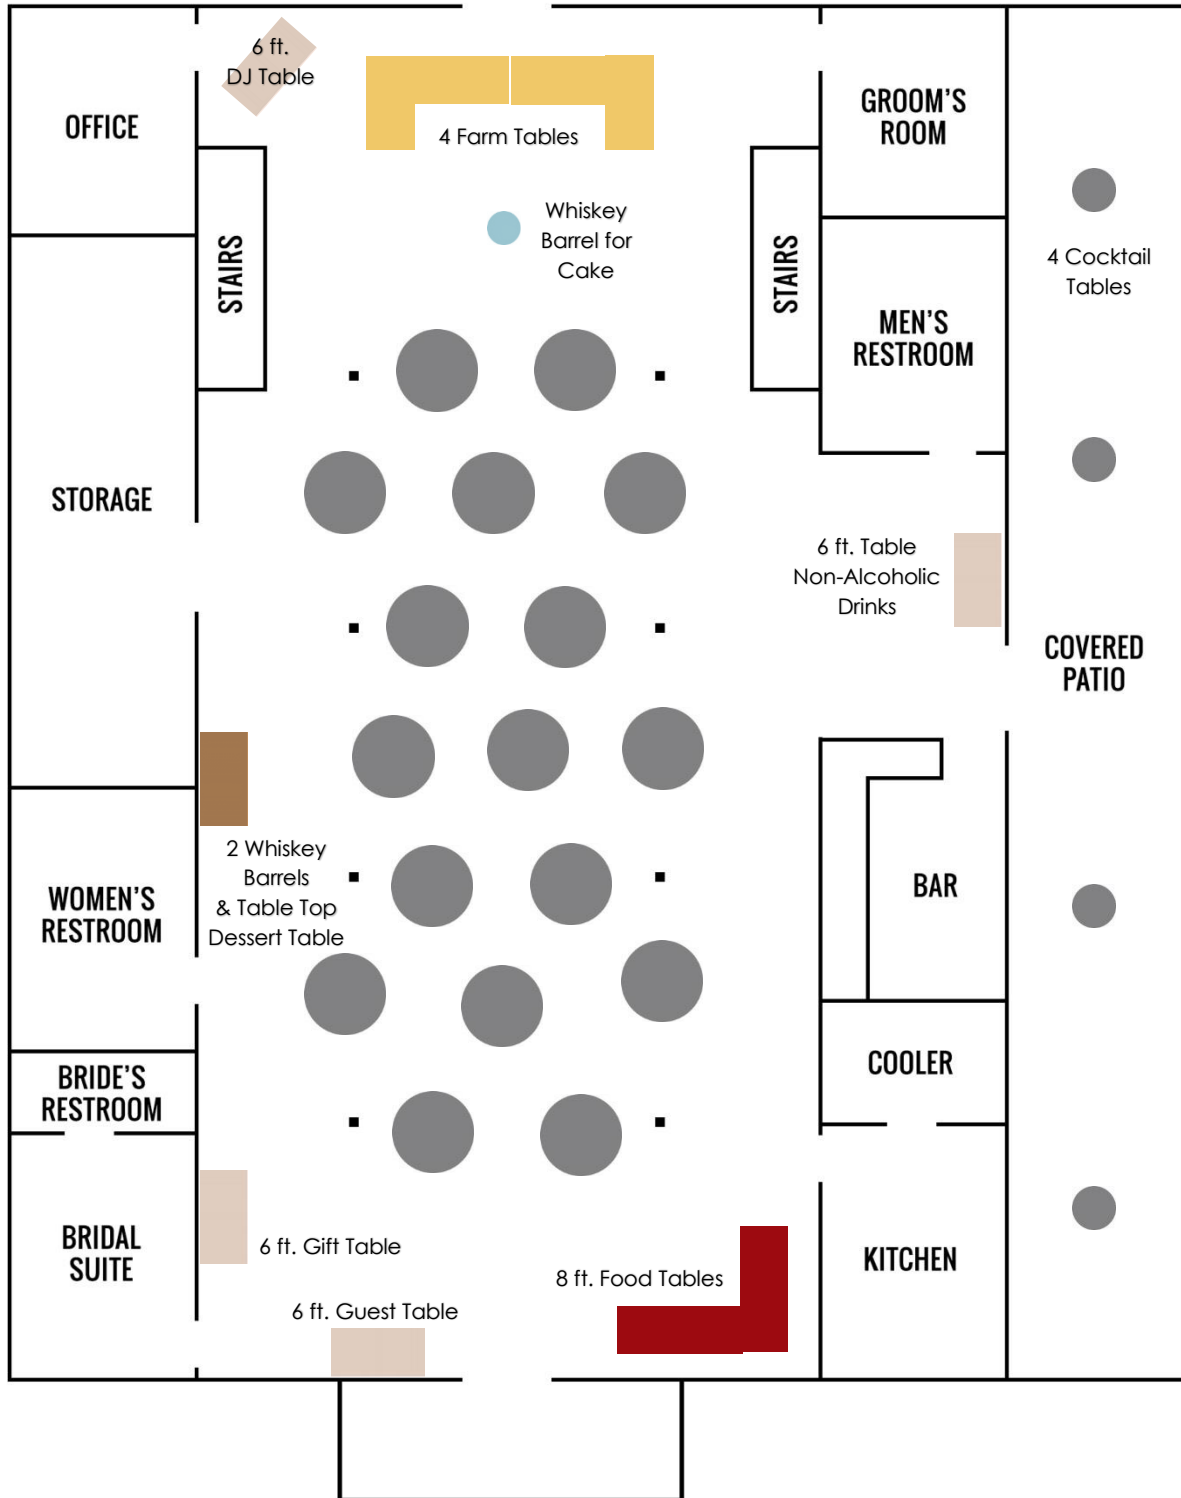

### **Outdoor Ceremony**

Red Acre Barn has 64 benches for the ceremony pad that fit up to 5 people/bench. If you have 300 guests or close to it, I would use all 64 benches.

Example: 8 rows of 4 benches per side of the aisle would be a good set up for 300 guests (64 benches). 8 rows of 3 benches per side of the aisle would be a good set up for 200-225 guests (48 benches).

Number of Benches to Use Overall:

Number of Benches per Side of Aisle:

Number of Rows of Benches:

### **35, 5 ft. Round Plastic Folding Tables: Rent round 120" Linens**

2 in. thick white granite plastic top

Overall Width: 60 inches

Overall Height: 29-1/2 inches

Overall Depth: 60 inches

### **10, 32 in. Round Cocktail Table: Rent round 132" Linens**

1.75" thick white granite plastic table top

Overall Width: 31-1/2 inches

Overall Height: 43-3/4 inches

Overall Depth: 31-1/2 inches