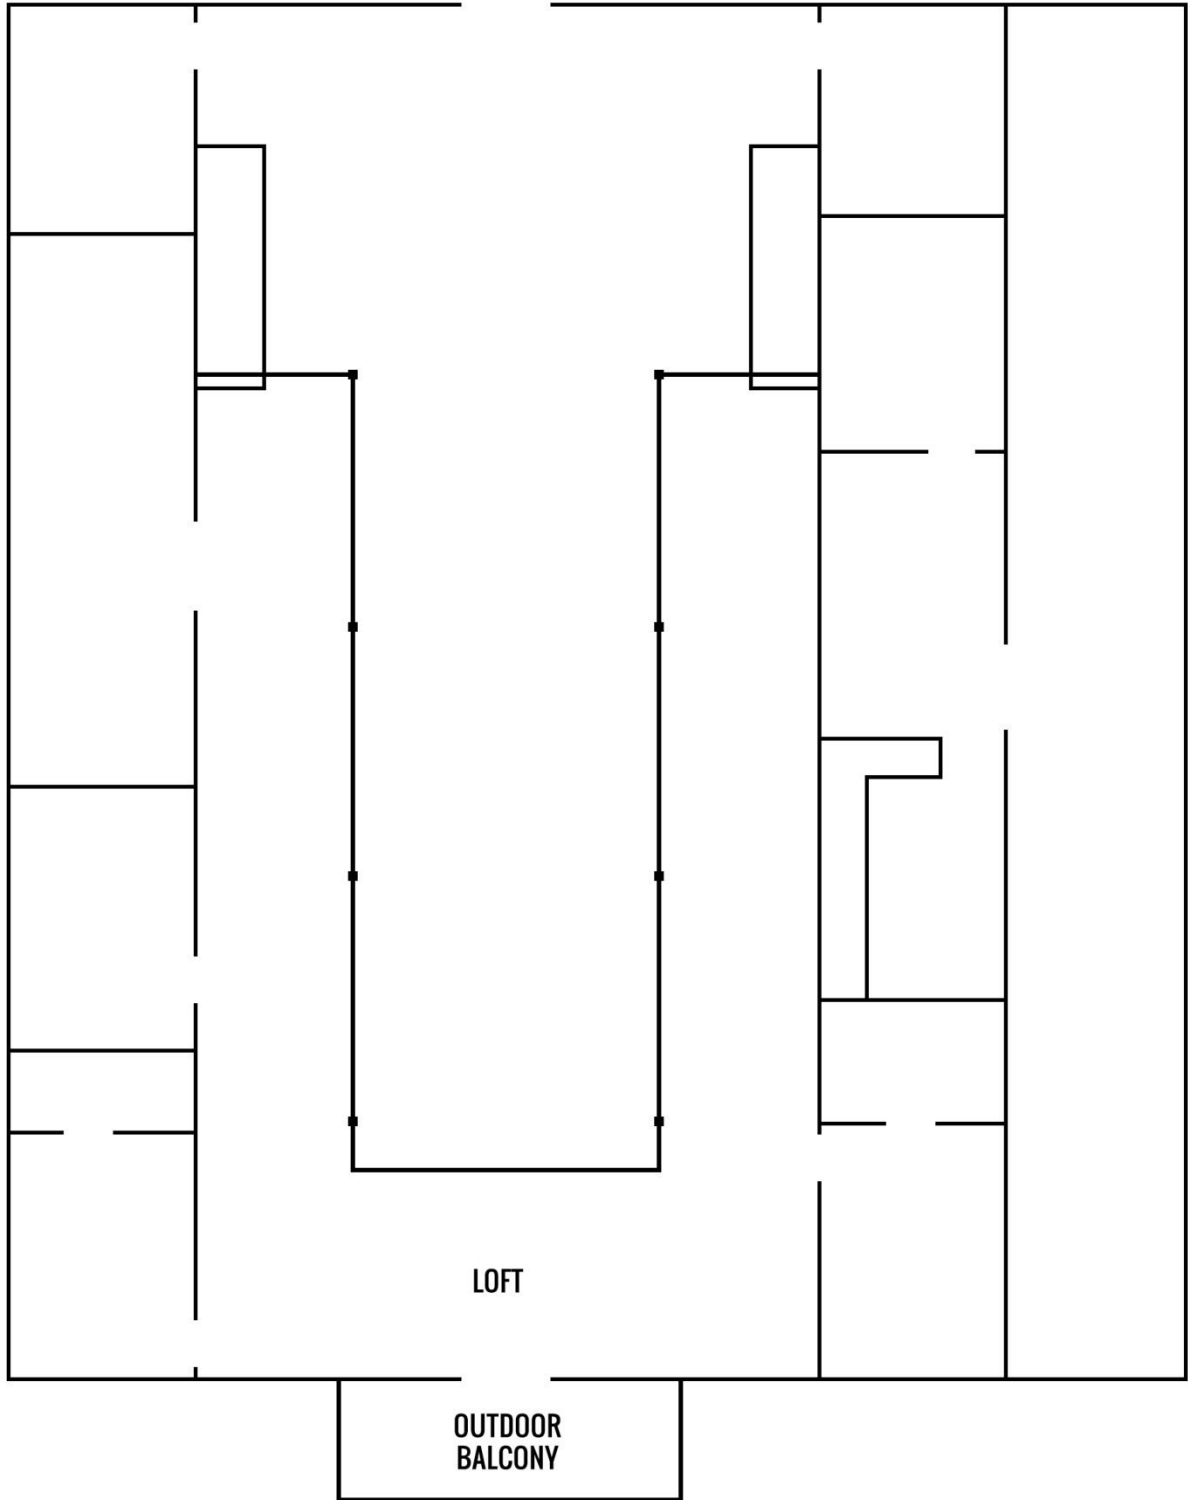

### **Outdoor Ceremony**

Red Acre Barn has 64 benches for the ceremony pad that fit up to 5 people/bench. If you have 300 guests or close to it, I would use all 64 benches.

Example: 8 rows of 4 benches per side of the aisle would be a good set up for 300 guests (64 benches). 8 rows of 3 benches per side of the aisle would be a good set up for 200-225 guests (48 benches).

Number of Benches to Use Overall:

Number of Benches per Side of Aisle:

Number of Rows of Benches:

## Example of Approximately 150 Guests

Bottom Floor = 150

Round Tables, 17 Round Tables with 8 People = 136 People

4 Farm Tables = 14 People

Loft Floor = 0

### **Indoor Ceremony for 300 People:**

- 2 rows of 20 cross back chairs up front for family.
- Spread tables out wider to make an aisle in the middle. Guests can be seated around the tables.
- Farm tables used as the head table can be set by the stairs, so they are ready for a quick transition after the ceremony.
- Loft would be set up the same.