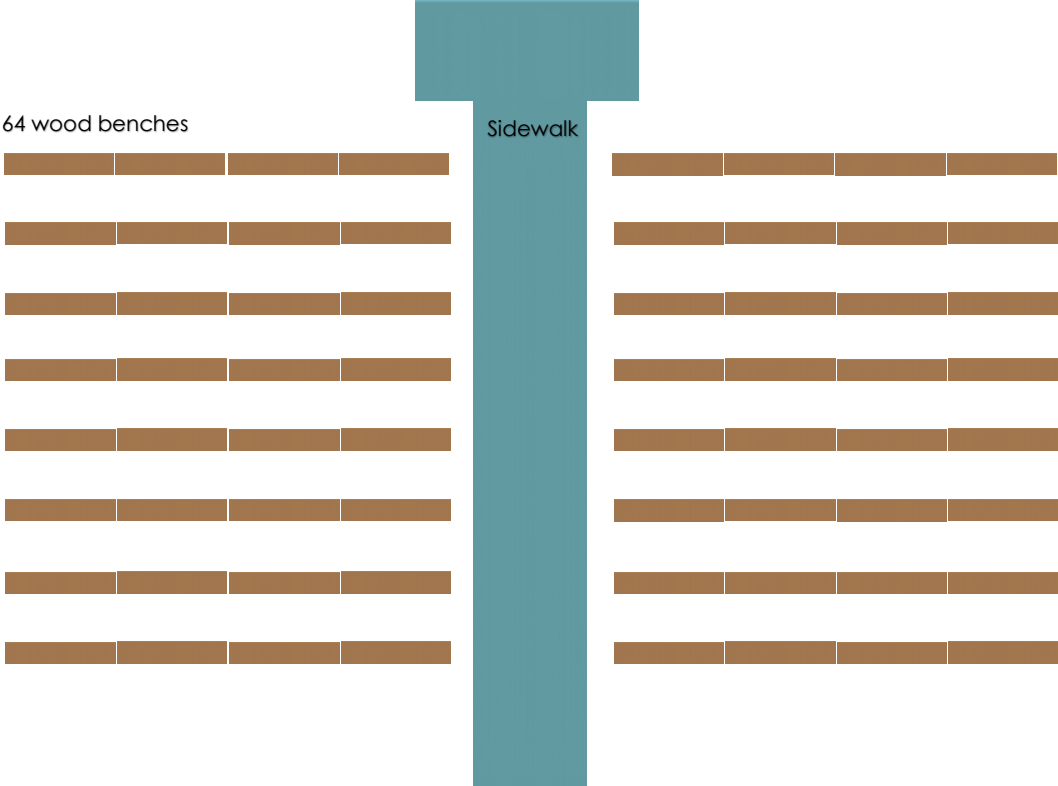

Example: 8 rows of 4 benches per side of the aisle would be a good set up for 300 guests (64 benches). 8 rows of 3 benches per side of the aisle would be a good set up for 200-225 guests (48 benches).

Number of Benches to Use Overall:

Number of Benches per Side of Aisle:

Number of Rows of Benches:

Example of Approximately 126 Guests

Bottom Floor = 126

Round Tables, 14 Round Tables with 8 People = 112 People

4 Farm Tables = 14 People

Loft Floor = 0

Outdoor Ceremony:

Example of layout for 300 guests

Indoor Ceremony for 300 People:

- 2 rows of 20 cross back chairs up front for family.
- Spread tables out wider to make an aisle in the middle. Guests can be seated around the tables.
- Farm tables used as the head table can be set by the stairs, so they are ready for a quick transition after the ceremony.
- Loft would be set up the same.

1.75" thick white granite plastic table top

Overall Width: 31-1/2 inches

Overall Height: 43-3/4 inches

Overall Depth: 31-1/2 inches