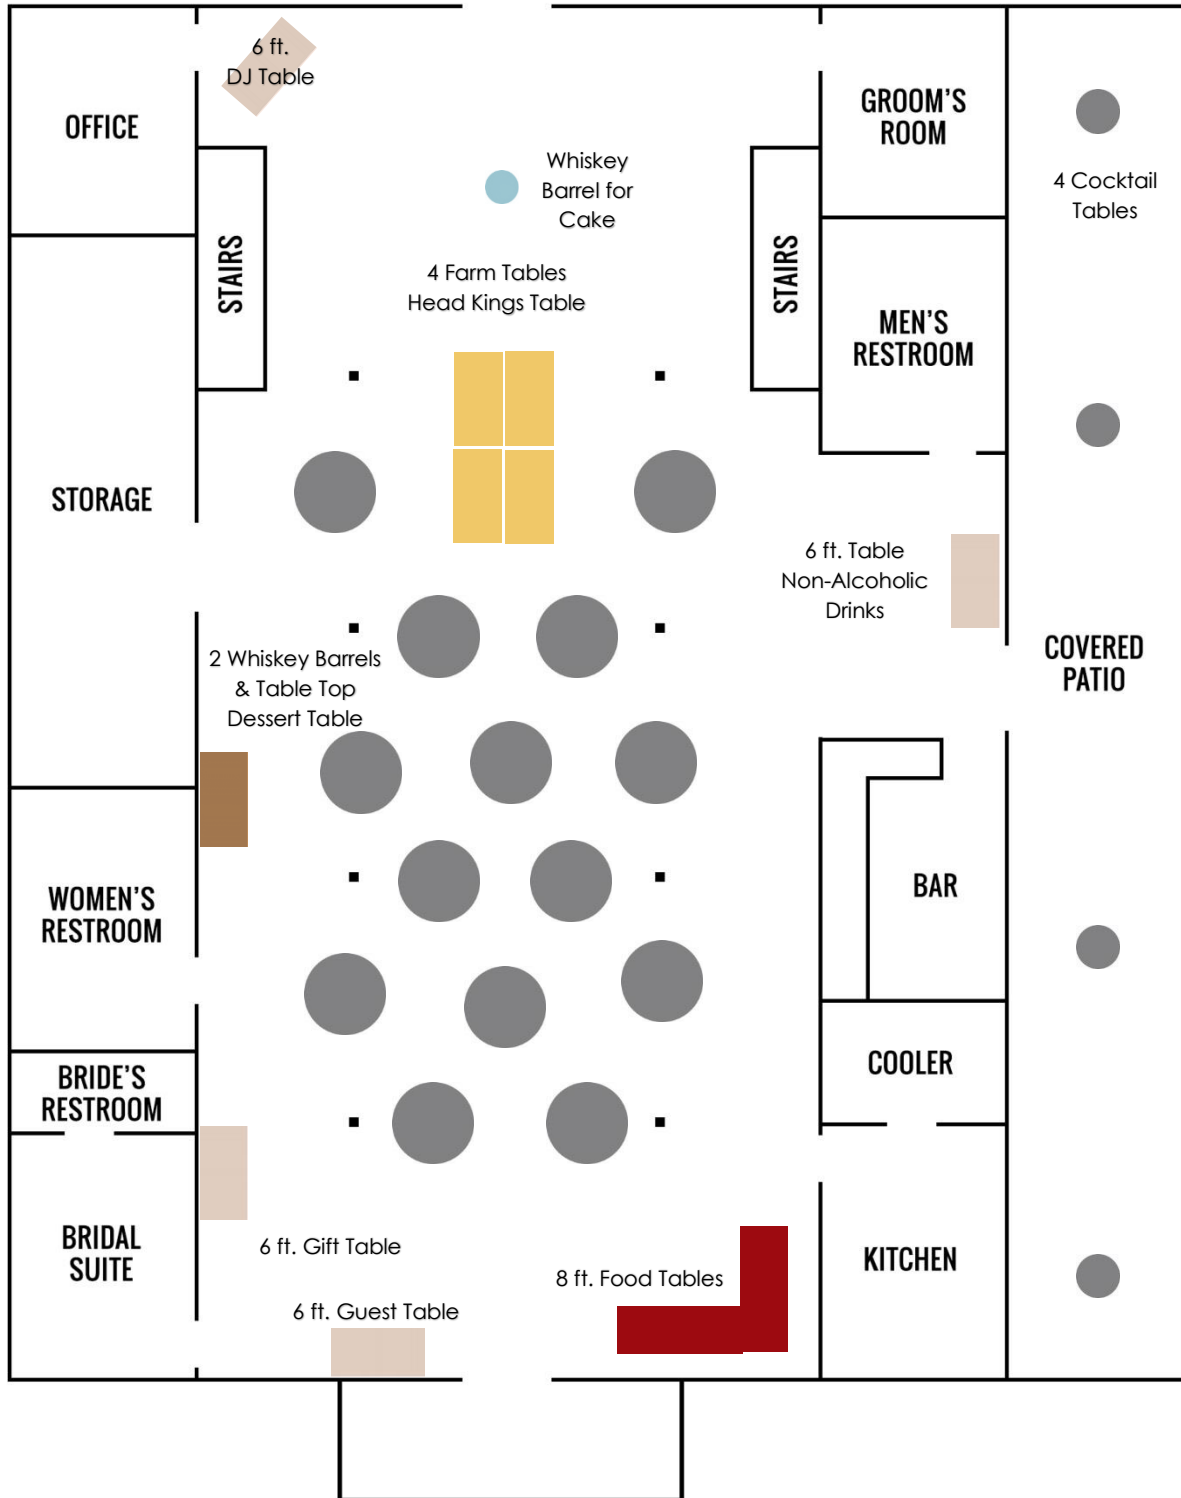

Example: 8 rows of 4 benches per side of the aisle would be a good set up for 300 guests (64 benches). 8 rows of 3 benches per side of the aisle would be a good set up for 200-225 guests (48 benches).

Number of Benches to Use Overall:

Number of Benches per Side of Aisle:

Number of Rows of Benches:

Example of Approximately 126 Guests

Bottom Floor = 126

Round Tables, 14 Round Tables with 8 People = 112 People

4, Farm Tables

76"W x 36"D x 30"H

Seats 6 to 8 people

27, 6 ft. Rectangular Plastic Folding Tables: Rent 90" x 132" Linens

2 in. thick white granite plastic top

Overall Width: 30 inches

Overall Height: 29-1/2 inches

1.75" thick white granite plastic table top

Overall Width: 31-1/2 inches

Overall Height: 43-3/4 inches

Overall Depth: 31-1/2 inches