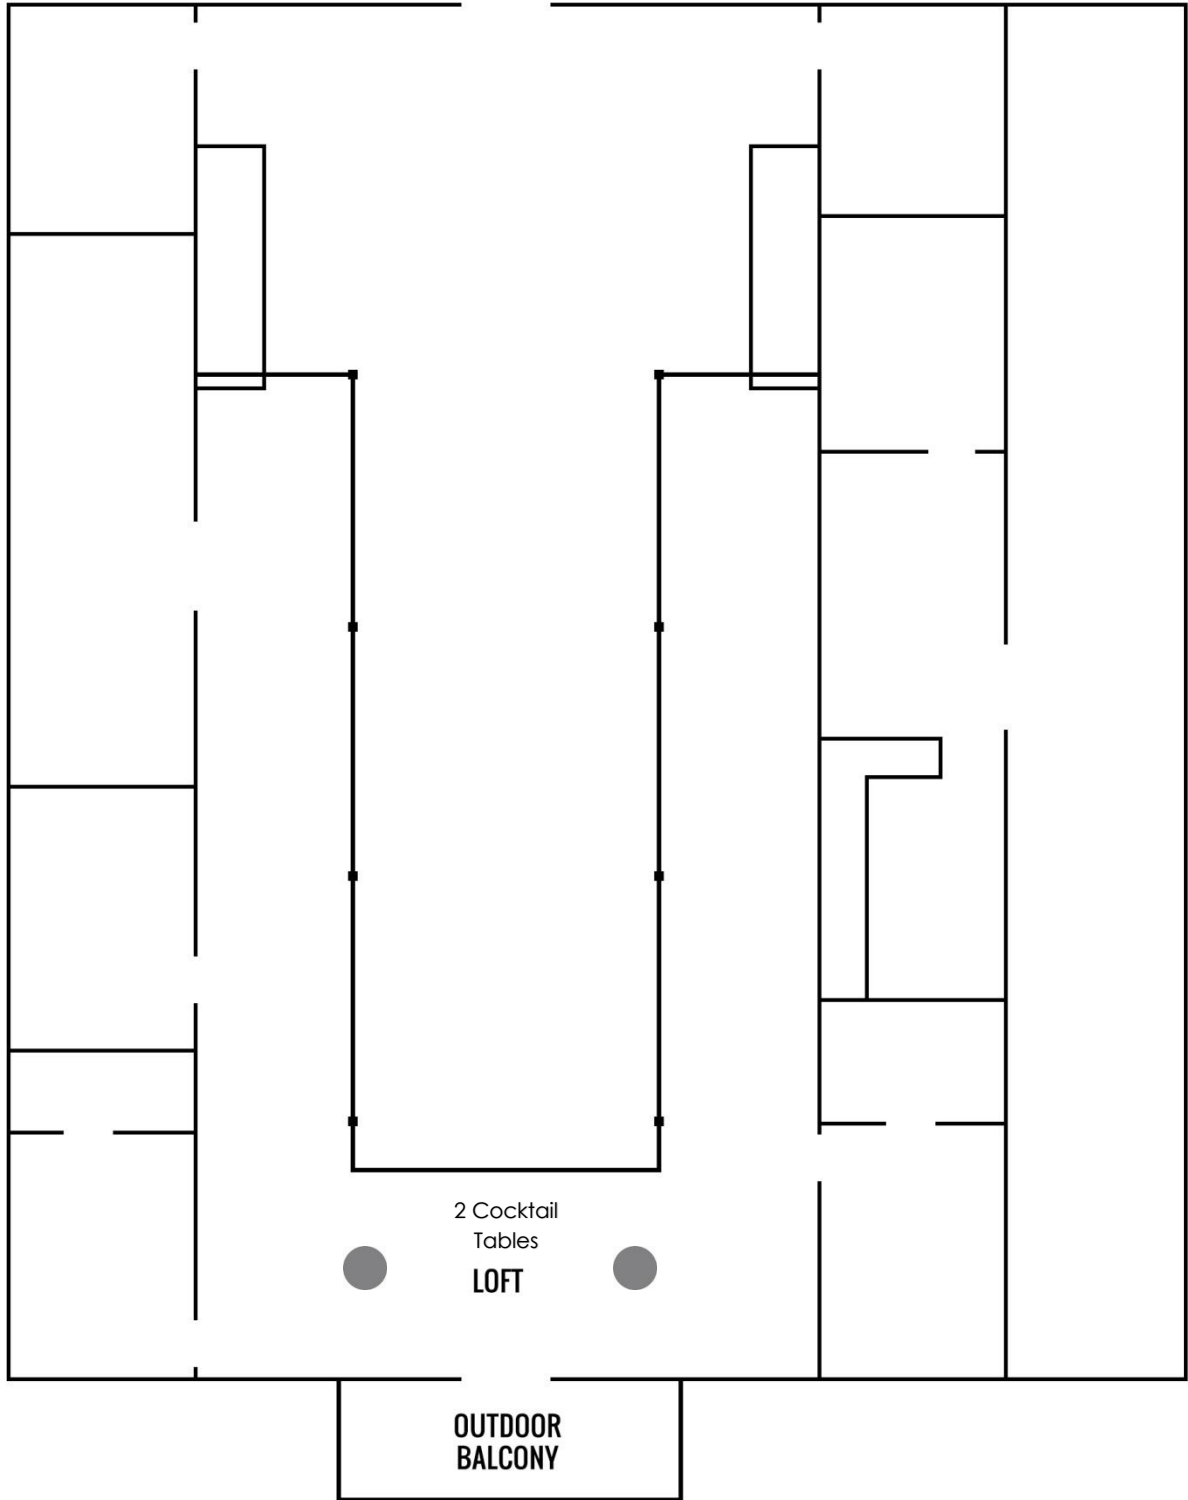

Example: 8 rows of 4 benches per side of the aisle would be a good set up for 300 guests (64 benches). 8 rows of 3 benches per side of the aisle would be a good set up for 200-225 guests (48 benches).

Number of Benches to Use Overall:

Number of Benches per Side of Aisle:

Number of Rows of Benches:

Example of Approximately 126 Guests

Bottom Floor = 126

Round Tables, 14 Round Tables with 8 People = 112 People

4 Farm Tables = 14 People

Loft Floor = 0

Outdoor Ceremony:

Example of layout for 300 guests

Indoor Ceremony for 300 People:

- 2 rows of 20 cross back chairs up front for family.
- Spread tables out wider to make an aisle in the middle. Guests can be seated around the tables.
- Farm tables used as the head table can be set by the stairs, so they are ready for a quick transition after the ceremony.
- Loft would be set up the same.

1.75" thick white granite plastic table top

Overall Width: 31-1/2 inches

Overall Height: 43-3/4 inches

Overall Depth: 31-1/2 inches